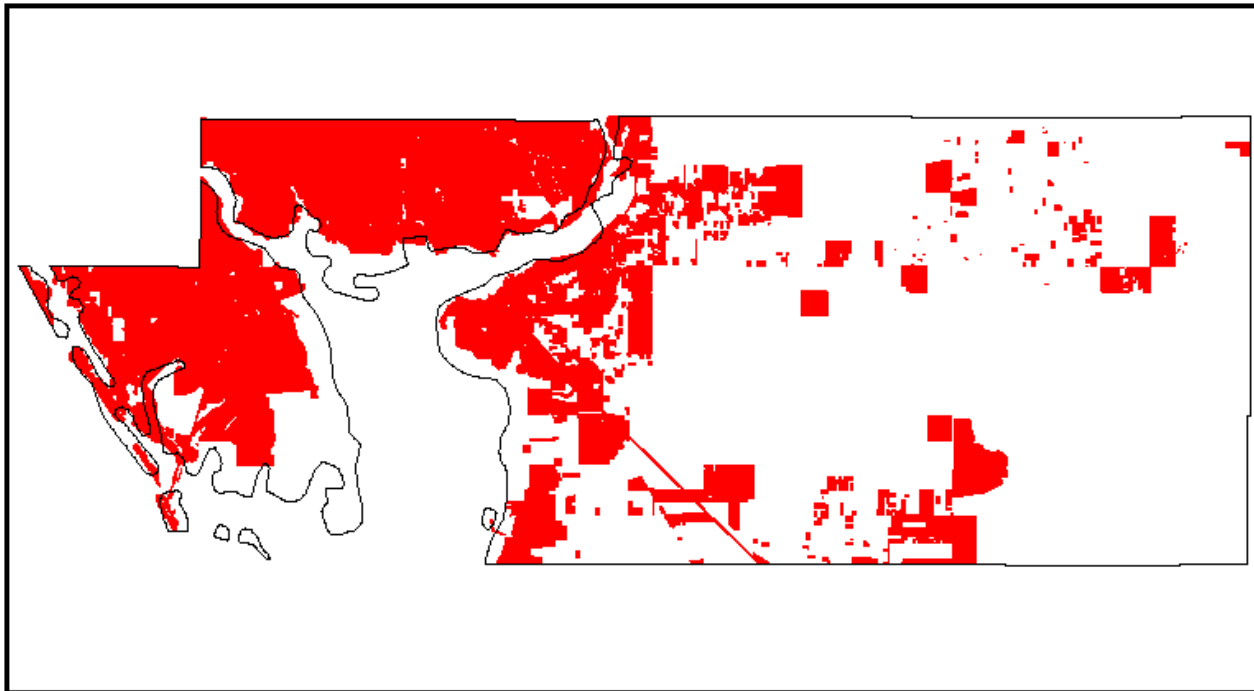

Waters of the U.S.

Existing WOTUS area

Existing WOTUS Area Charlotte County, Florida

GPI 1000 N. Ashley Drive
Suite 100
Tampa, FL 33602
(813) 632-7676
www.gpinet.com

0 5 10
Miles

Figure 1
Map Date: October 21, 2014
Prepared by: AH

Legend

Charlotte County Existing WOTUS Area

National Hydrography Dataset water bodies provided by USGS. Counties provided by SWFWMD. Parcels provided by Charlotte County.

Proposed WOTUS area

Proposed WOTUS Area Charlotte County, Florida

GPI 1000 N. Ashley Drive
Suite 100
Tampa, FL 33602
(813) 632-7676
www.gpinet.com

Figure 2

Map Date: October 21, 2014
Prepared by: AH

Legend

 Charlotte County  Proposed WOTUS Area

National Hydrography Dataset water bodies provided by USGS. Counties provided by SWFWMD. Parcels provided by Charlotte County.