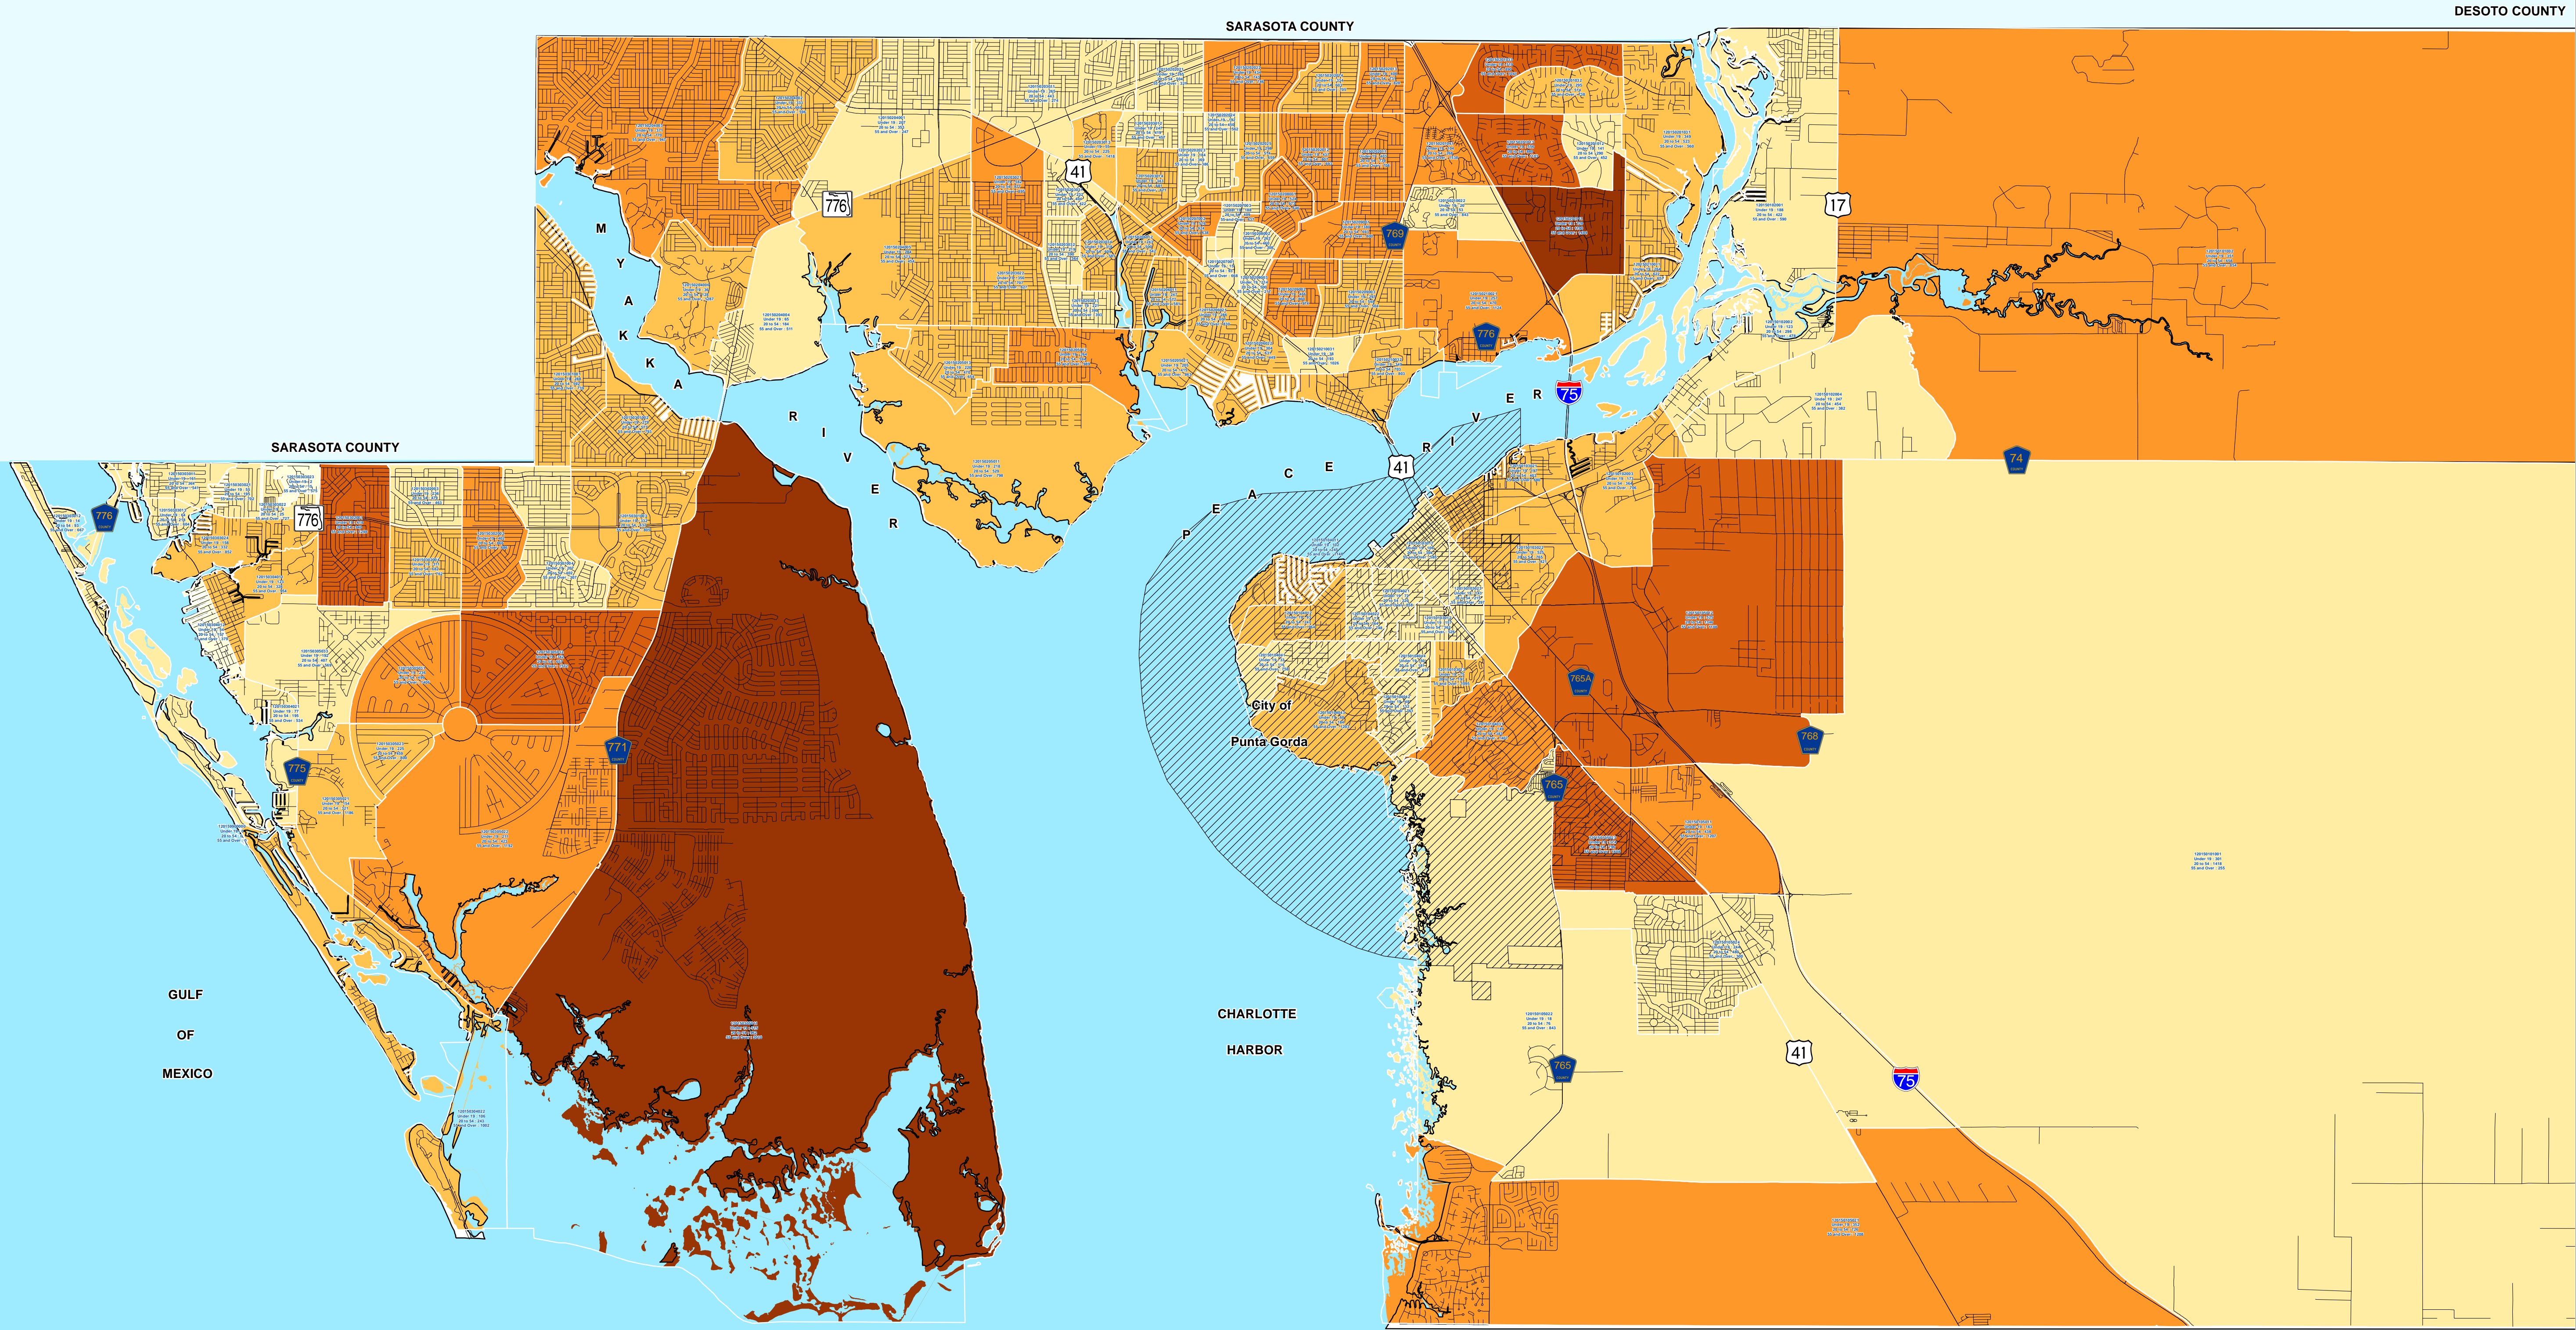

Land Information
Section

CHARLOTTE COUNTY

2010 Census Population

Stateplane Projection
Datum: NAD83
Units: Feet
Source: Community Development
Economic Development, U.S. Census
US Census Bureau, 2006-2010 American
Community Survey and Florida Department
of Economic Opportunity, Labor Market Statistics Center
Metadata available upon request

Population by U.S. Census Block Group

Population figures were taken from U.S. Census 2010 Report SF1 P12 and all data is at the Census Block group level.

Bracketed population information was calculated by grouping the appropriate fields from report SF1 P12

Total Charlotte County Population: 159,978

This map is a representation of compiled public information. It is believed to be an accurate and true depiction for the stated purpose, but Charlotte County and its employees make no guaranties, implied or otherwise, to the accuracy, or completeness. We therefore do not accept any responsibilities as to its use. This is not a survey or is it to be used for design. Reflected Dimensions are for informational purposes only and may have been rounded to the nearest tenth. For precise dimensions, please refer to recorded plats and related documents.