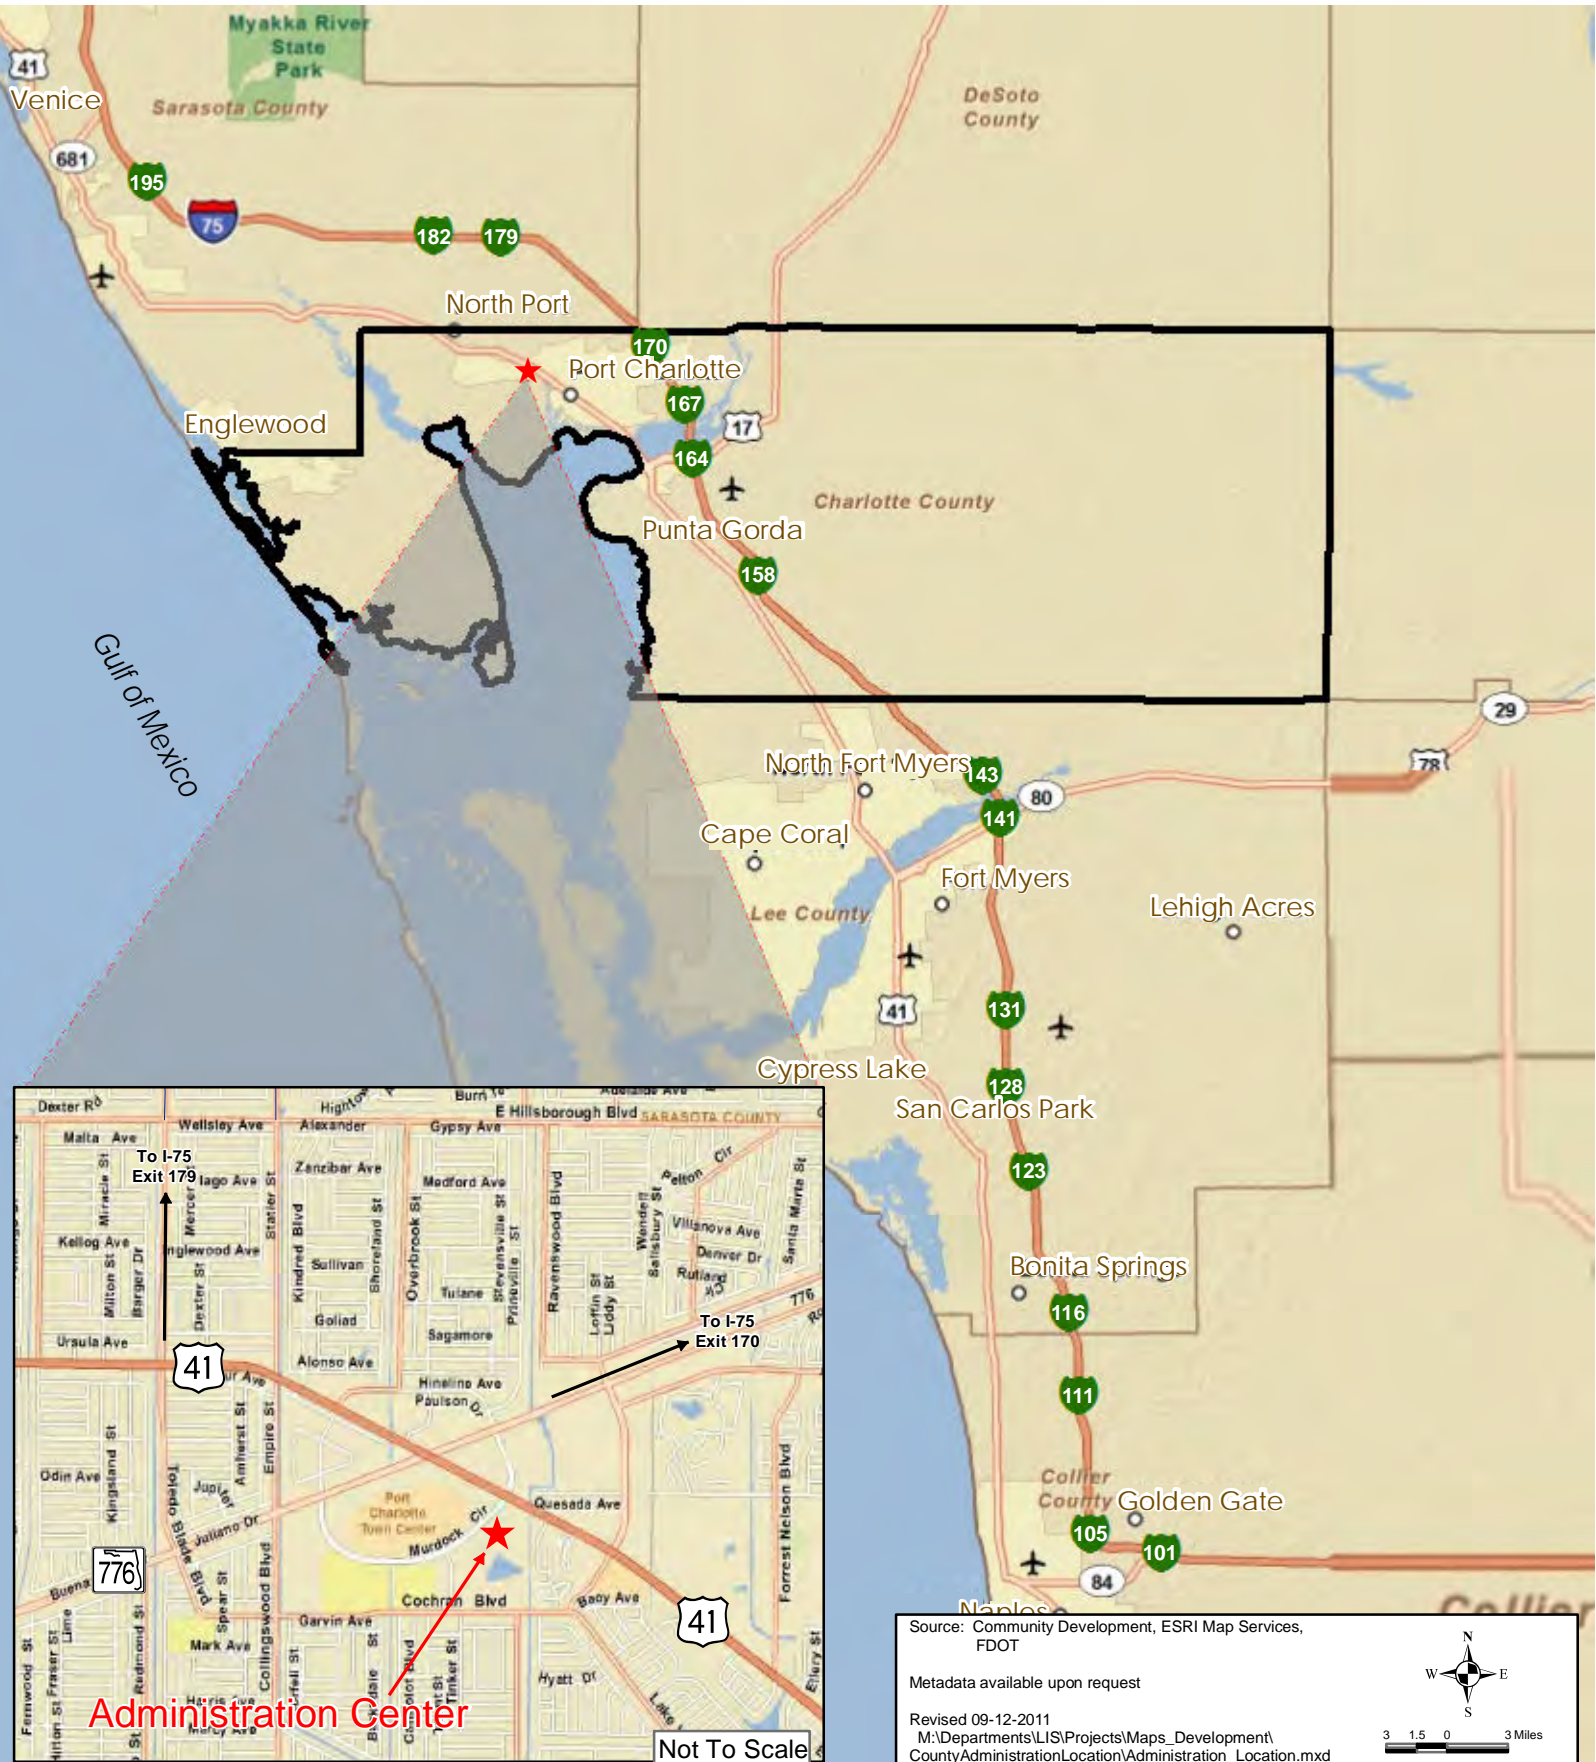

Land Information Section

CHARLOTTE COUNTY Administration Center Location Map

Administration Center

Not To Scale

Source: Community Development, ESRI Map Services, FDOT

Metadata available upon request

Revised 09-12-2011
M:\Departments\GIS\Projects\Maps_Development\CountyAdministrationLocation\Administration_Location.mxd