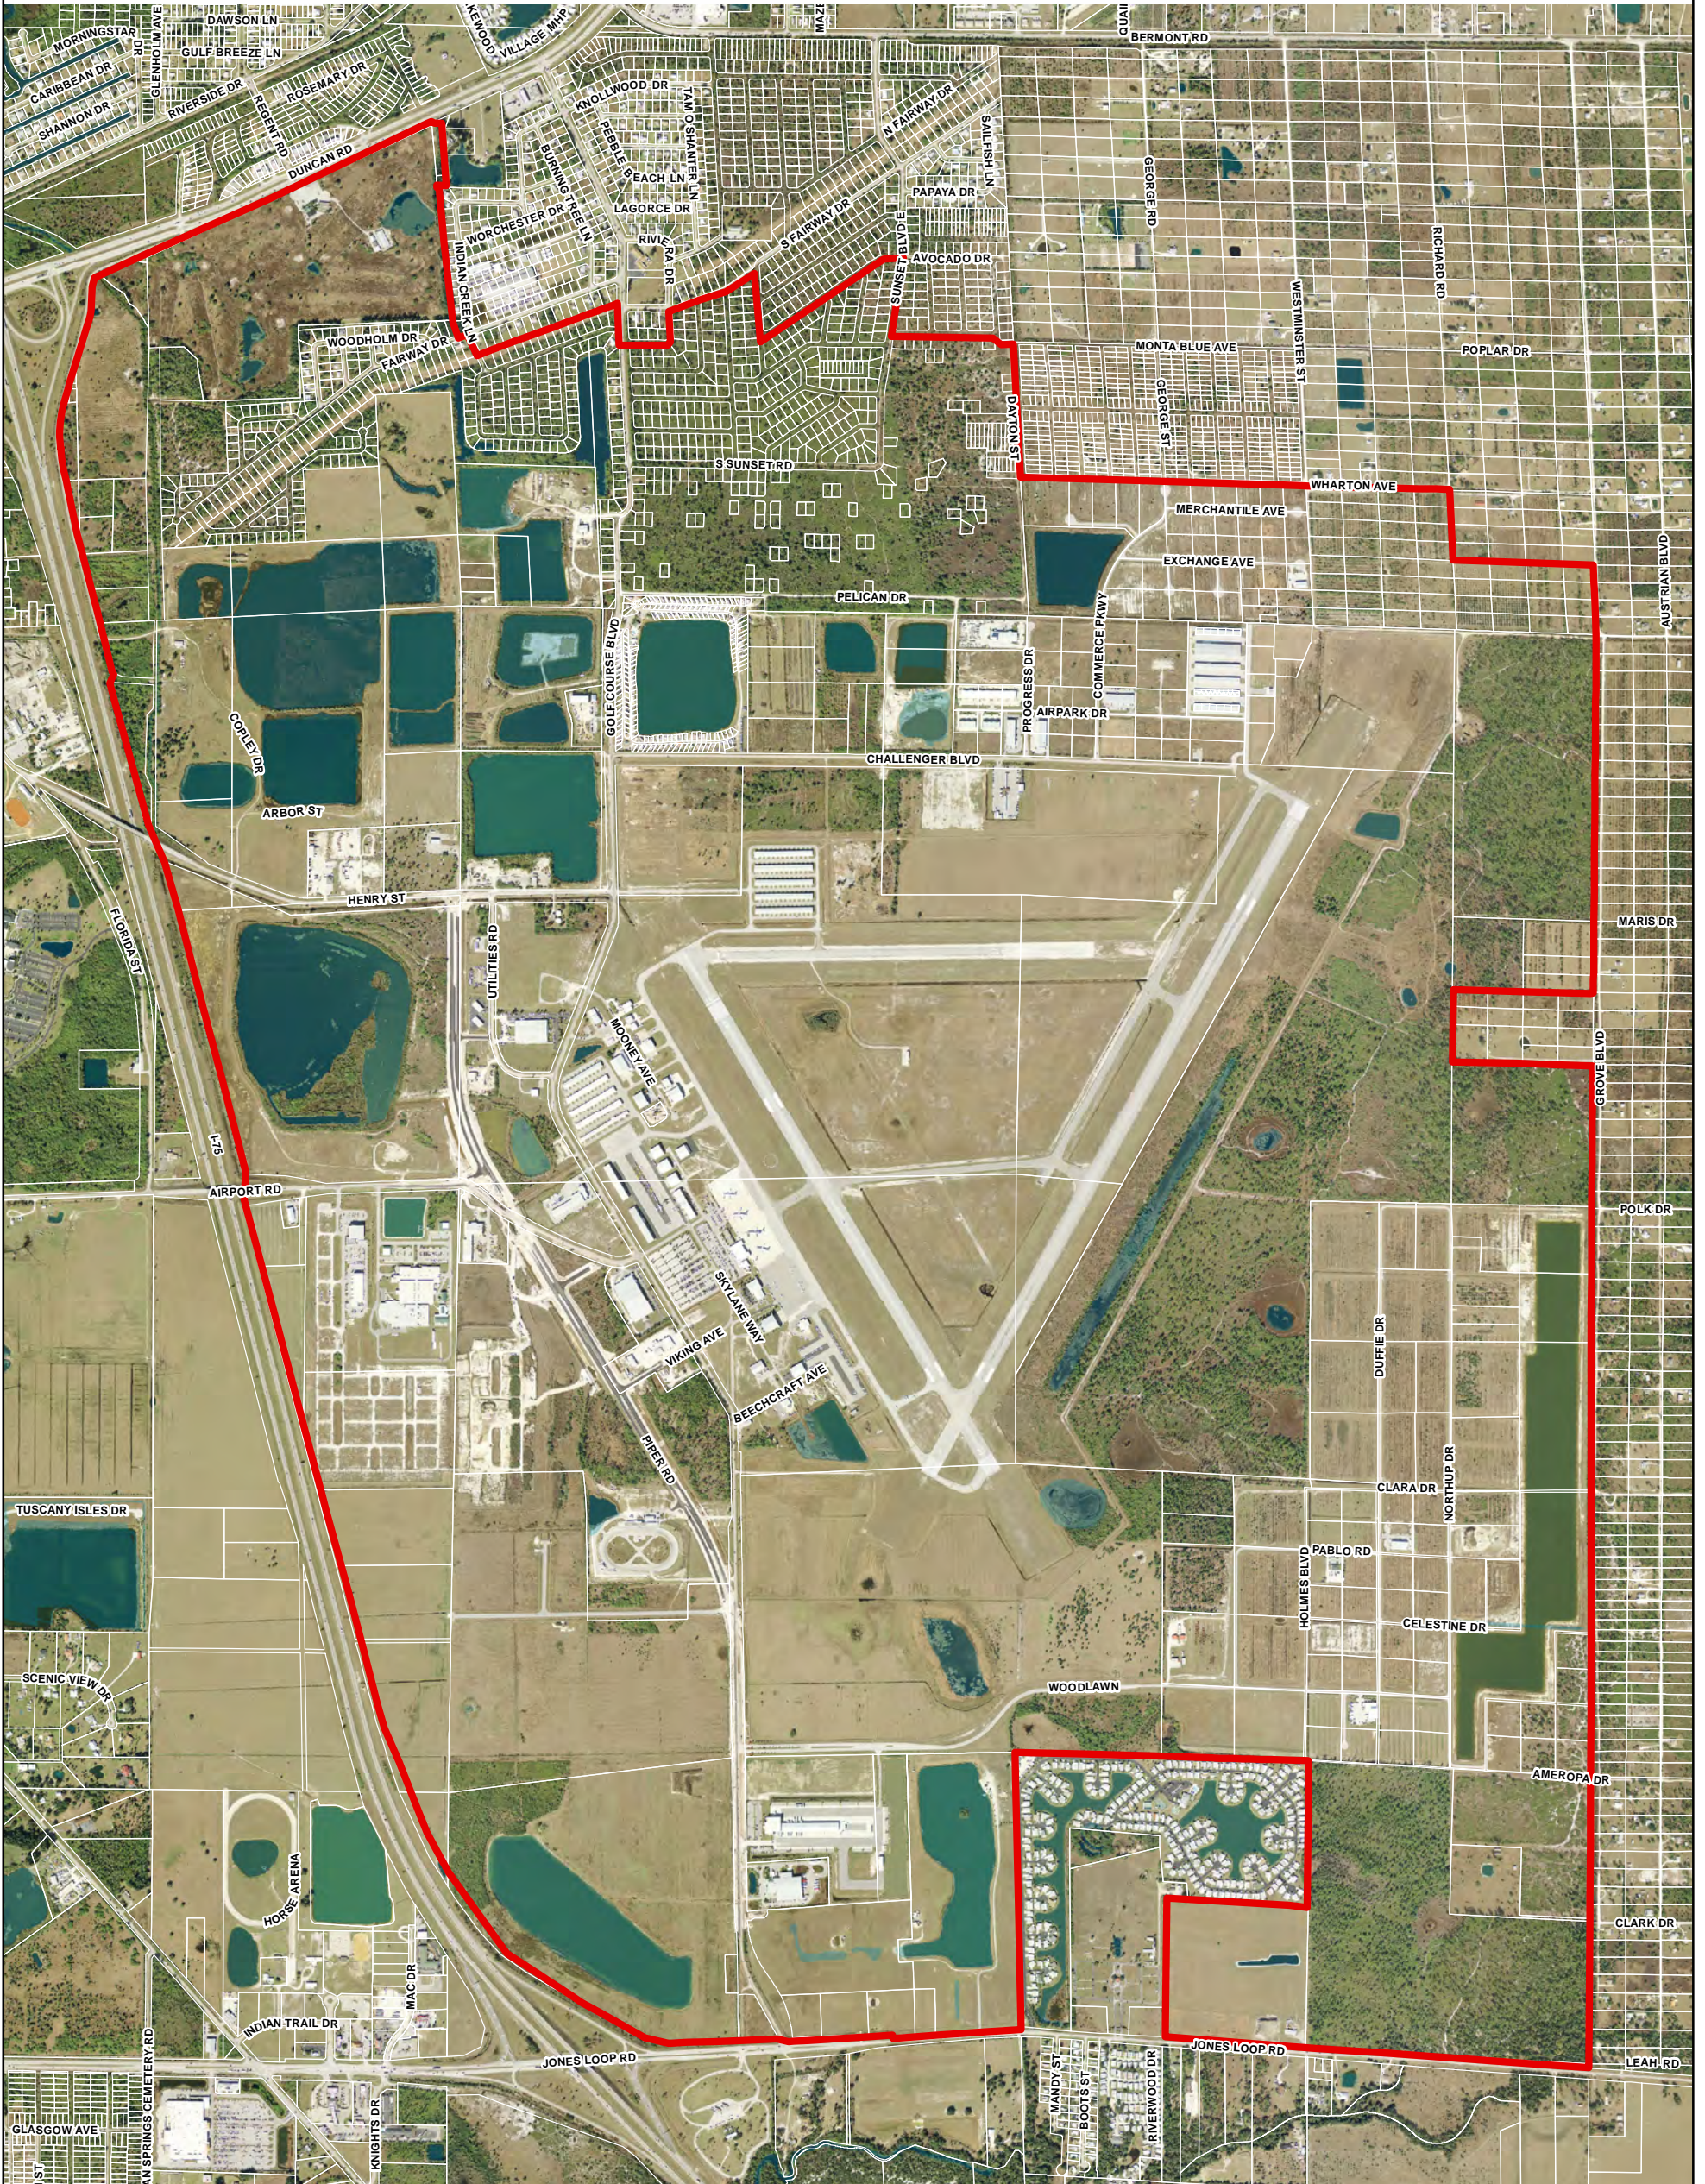

Land Information Section

CHARLOTTE COUNTY

Enterprise Charlotte Airport Park (ECAP) - 2011 Aerial

Stateplane Projection
Datum: NAD83
Units: Feet

Source: Community Development,
SWFMD

Metadata available upon request

Enterprise Charlotte Airport Park Boundary

0 375 750 1,500 Feet