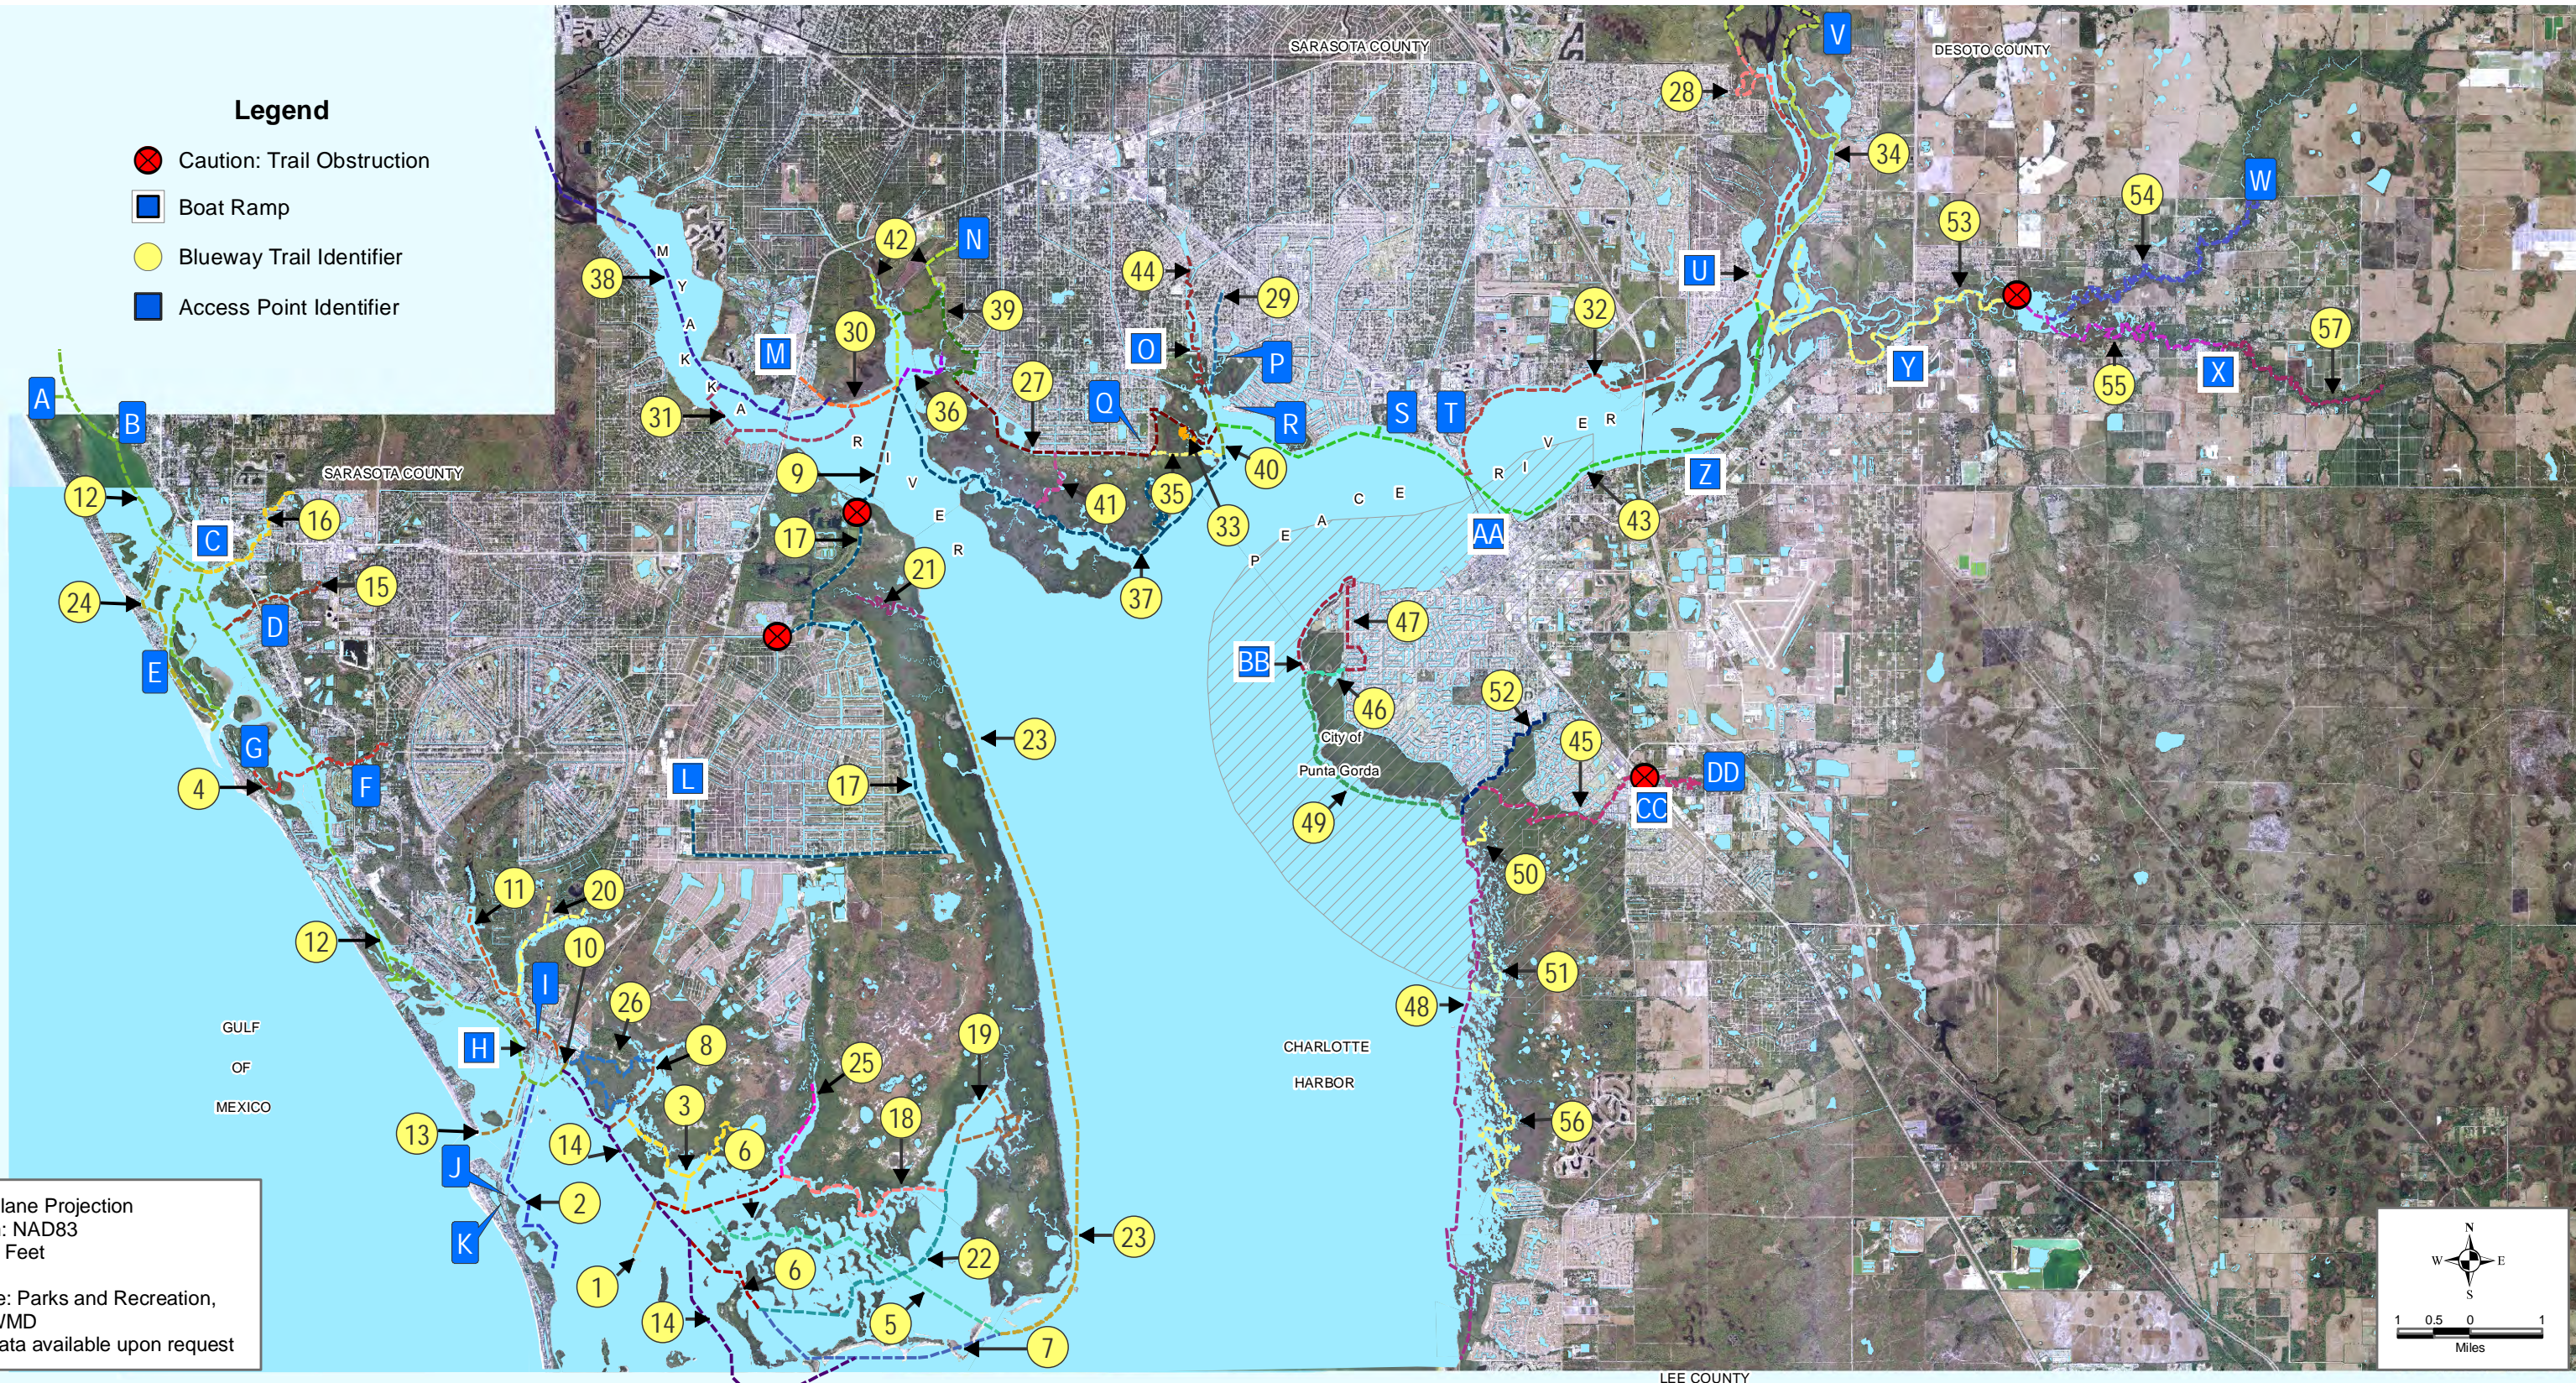

Land Information  
Section

## Blueway Trails

### Legend

- Caution: Trail Obstruction
- Boat Ramp
- Blueway Trail Identifier
- Access Point Identifier

GULF  
OF  
MEXICO

CHARLOTTE  
HARBOR

LEE COUNTY

Stateplane Projection  
Datum: NAD83  
Units: Feet

Source: Parks and Recreation,  
SWFWMD  
Metadata available upon request

## Charlotte County Blueway Trail System Trailhead Access Points

ID	Facility	Access Type	Condition	Food	Water	Restrooms	Parking Fee	Launch Fee
A	Middle Beach (Sarasota County) Manasota Key Dr.; Englewood	Ramp	Good	No	No	Yes	No	No
B	Indian Mound Park (Sarasota County) 210 Winson Ave.; Englewood	Beach	Good	No	No	Yes	No	No
C	Ainger Creek Park 2025 Placida Rd.; Englewood	Ramp	Good	No	No	Yes	Yes	No
D	Oyster Creek Environmental Park 2333 Placida Rd.; Englewood	Sand	Good	No	No	No	No	No
E	Stump Pass State Park Manasota Key Rd.; Englewood	Beach	Good	No	No	Yes	Yes	No
F	Dr. Willard "Bill" Coy Preserve on Buck Creek* 5350 Placida Rd.; Englewood	Sand	Good	No	No	No	No	No
G	Thorton Key Preserve Thornton Key; Englewood	Sand	Good	No	No	No	No	No
H	Placida Park 6499 Gasparilla Rd.; Placida	Ramp	Good	No	No	Yes	Yes	No
I	Grande Tours 12575 Placida Rd.; Placida	Ramp	Good	No	Yes	Yes	-	Yes
J	Uncle Henry's Marina (941.964.0154) 5800 Gasparilla Rd.; Boca Grande	Ramp	Fair	No	Yes	Yes	-	Yes
K	Boca Grande Fishing Pier 5810 Gasparilla Rd.; Placida	Sand	Fair	No	No	Yes	No	No
L	South Gulf Cove Park 10150 Amicola St.; Port Charlotte	Ramp	Good	No	No	Yes	Yes	No
M	El Jobean Boat Ramp 4224 El Jobean Rd.; El Jobean	Ramp	Good	No	No	Yes	Yes	No
N	Tippecanoe Environmental Park 2300 El Jobean Rd.; Port Charlotte	Grass	Good	No	No	No	No	No
O	Spring Lake Park 3520 Lakeview Dr.; Port Charlotte	Ramp	Good	No	No	Yes	Yes	No