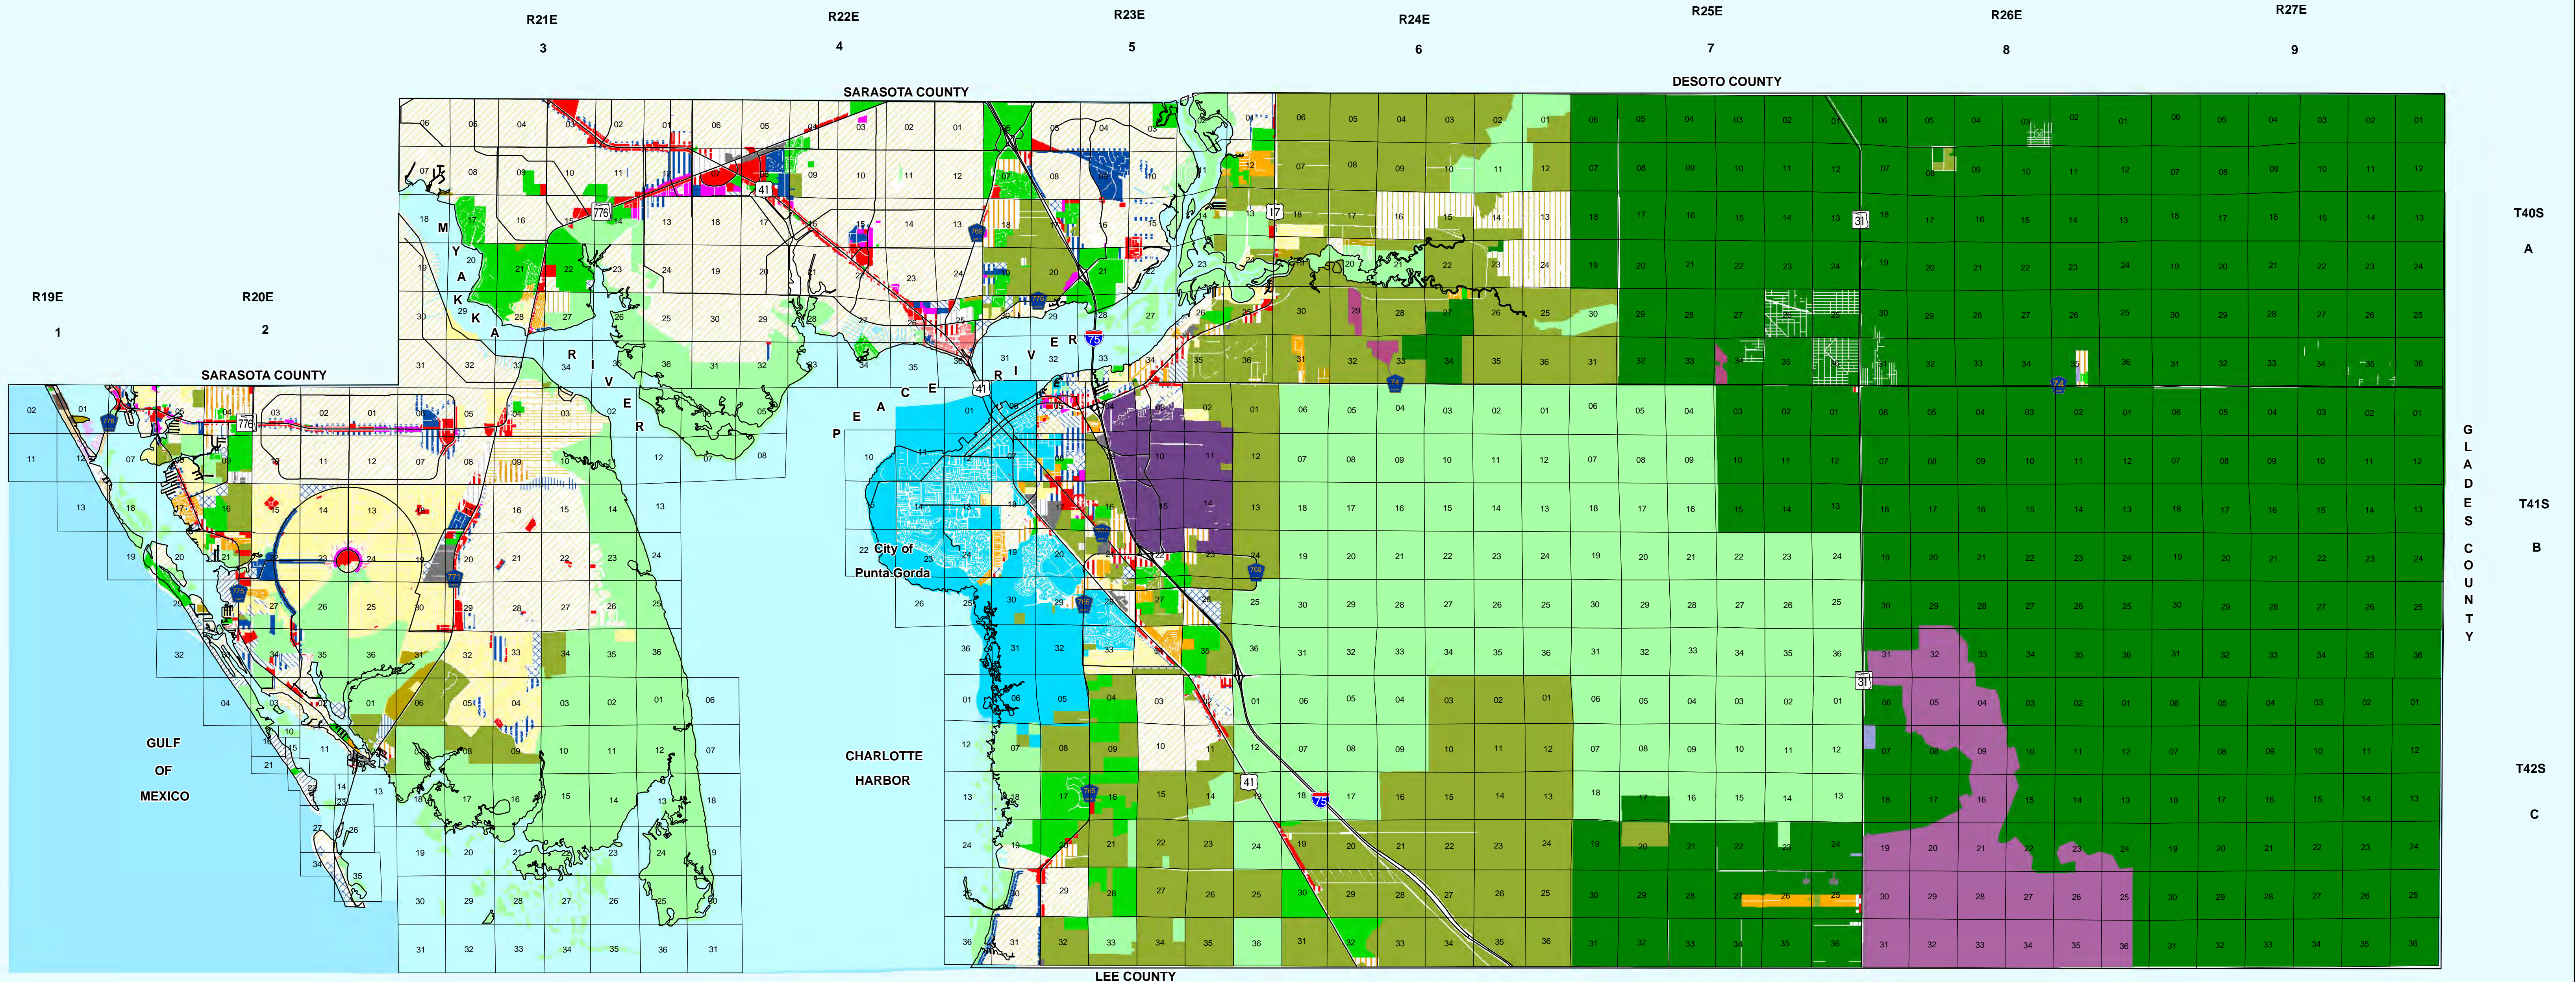

Land Information  
Section

# CHARLOTTE COUNTY Zoning Districts

## LEGEND

Stateplane Projection  
Datum: NAD83  
Units: Feet

Source: Community Development,  
CCGIS

Metadata available upon request

2.5 1.25 0 2.5 Miles