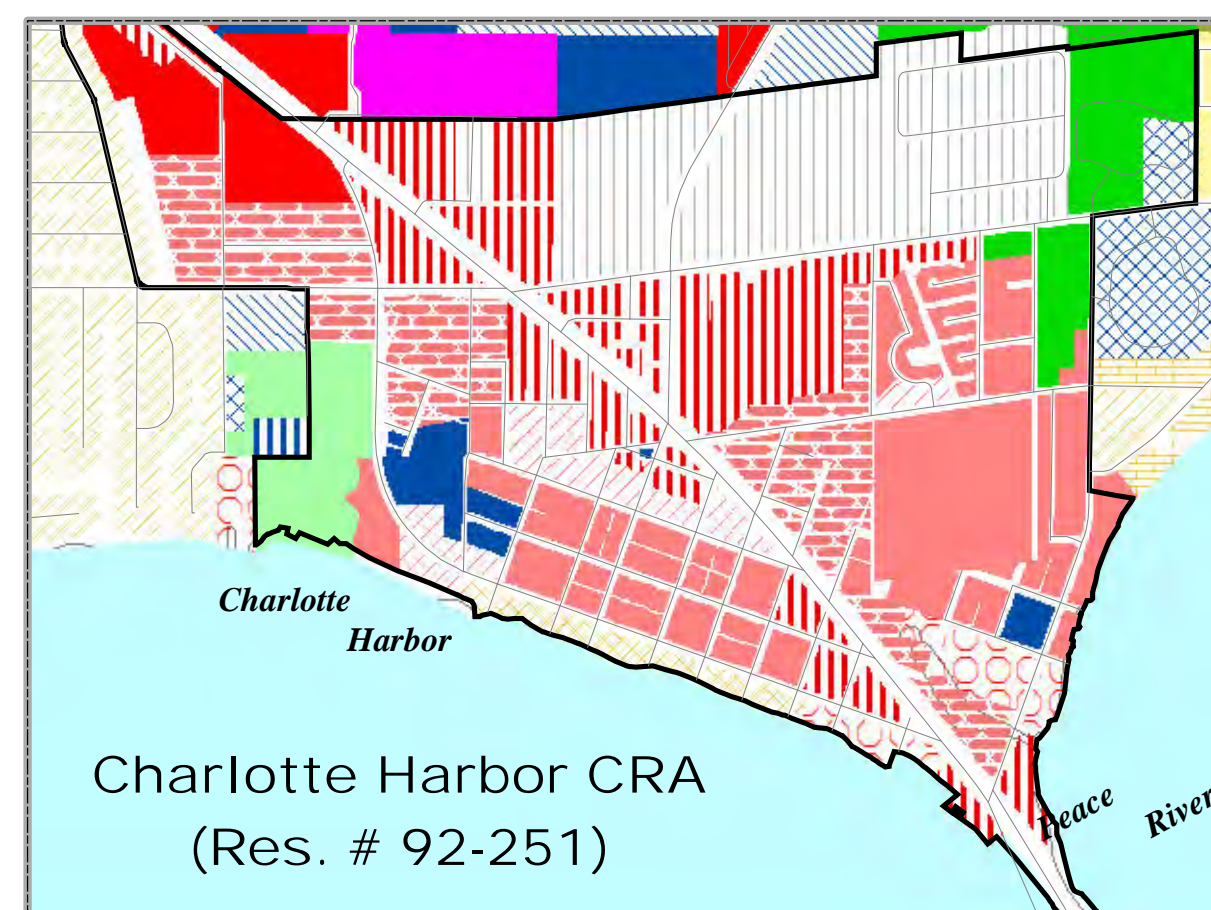

# CHARLOTTE COUNTY Zoning Districts

## LEGEND

Stateplane Projection  
Datum: NAD83  
Units: Feet

Source: Community Development,  
CCGIS

Metadata available upon request

2.5 1.25 0 2.5 Miles