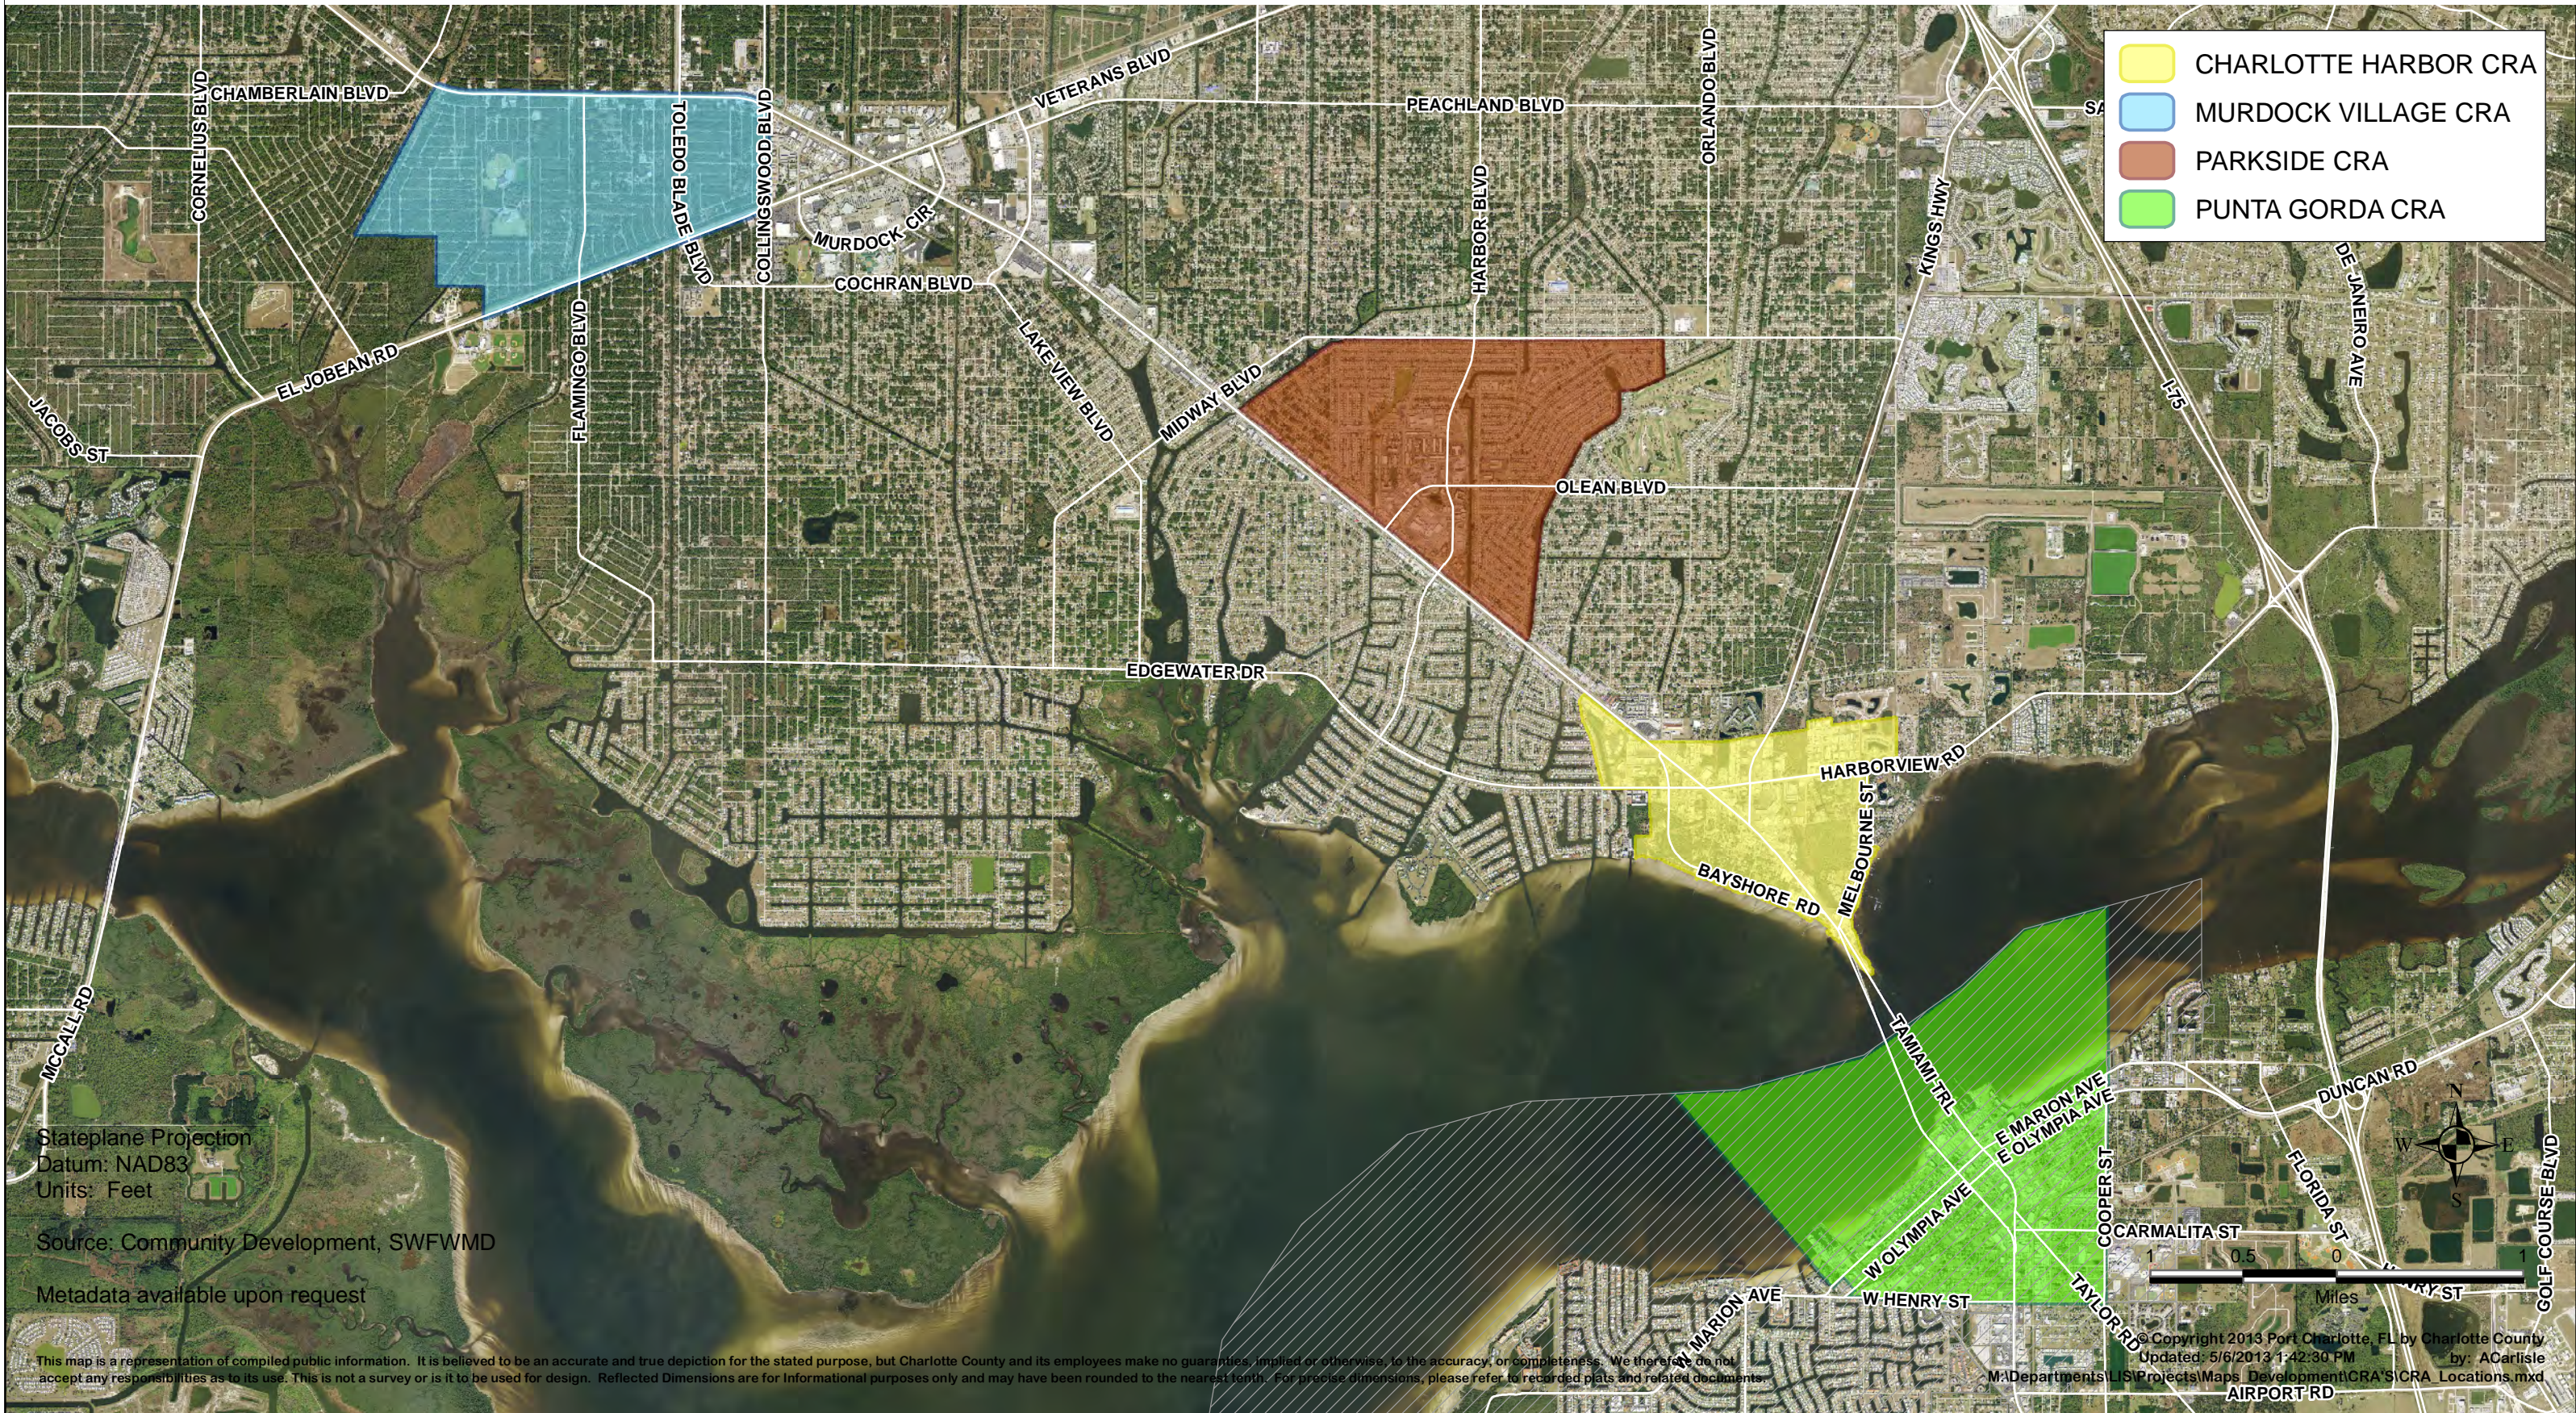

(Department Name)

CHARLOTTE COUNTY

Community Redevelopment Area Locations

- CHARLOTTE HARBOR CRA
- MURDOCK VILLAGE CRA
- PARKSIDE CRA
- PUNTA GORDA CRA

Stateplane Projection
Datum: NAD83
Units: Feet

Source: Community Development, SWFWMD

Metadata available upon request

This map is a representation of compiled public information. It is believed to be an accurate and true depiction for the stated purpose, but Charlotte County and its employees make no warranties, implied or otherwise, to the accuracy, or completeness. We therefore do not accept any responsibilities as to its use. This is not a survey or is it to be used for design. Reflected Dimensions are for Informational purposes only and may have been rounded to the nearest tenth. For precise dimensions, please refer to recorded plats and related documents.