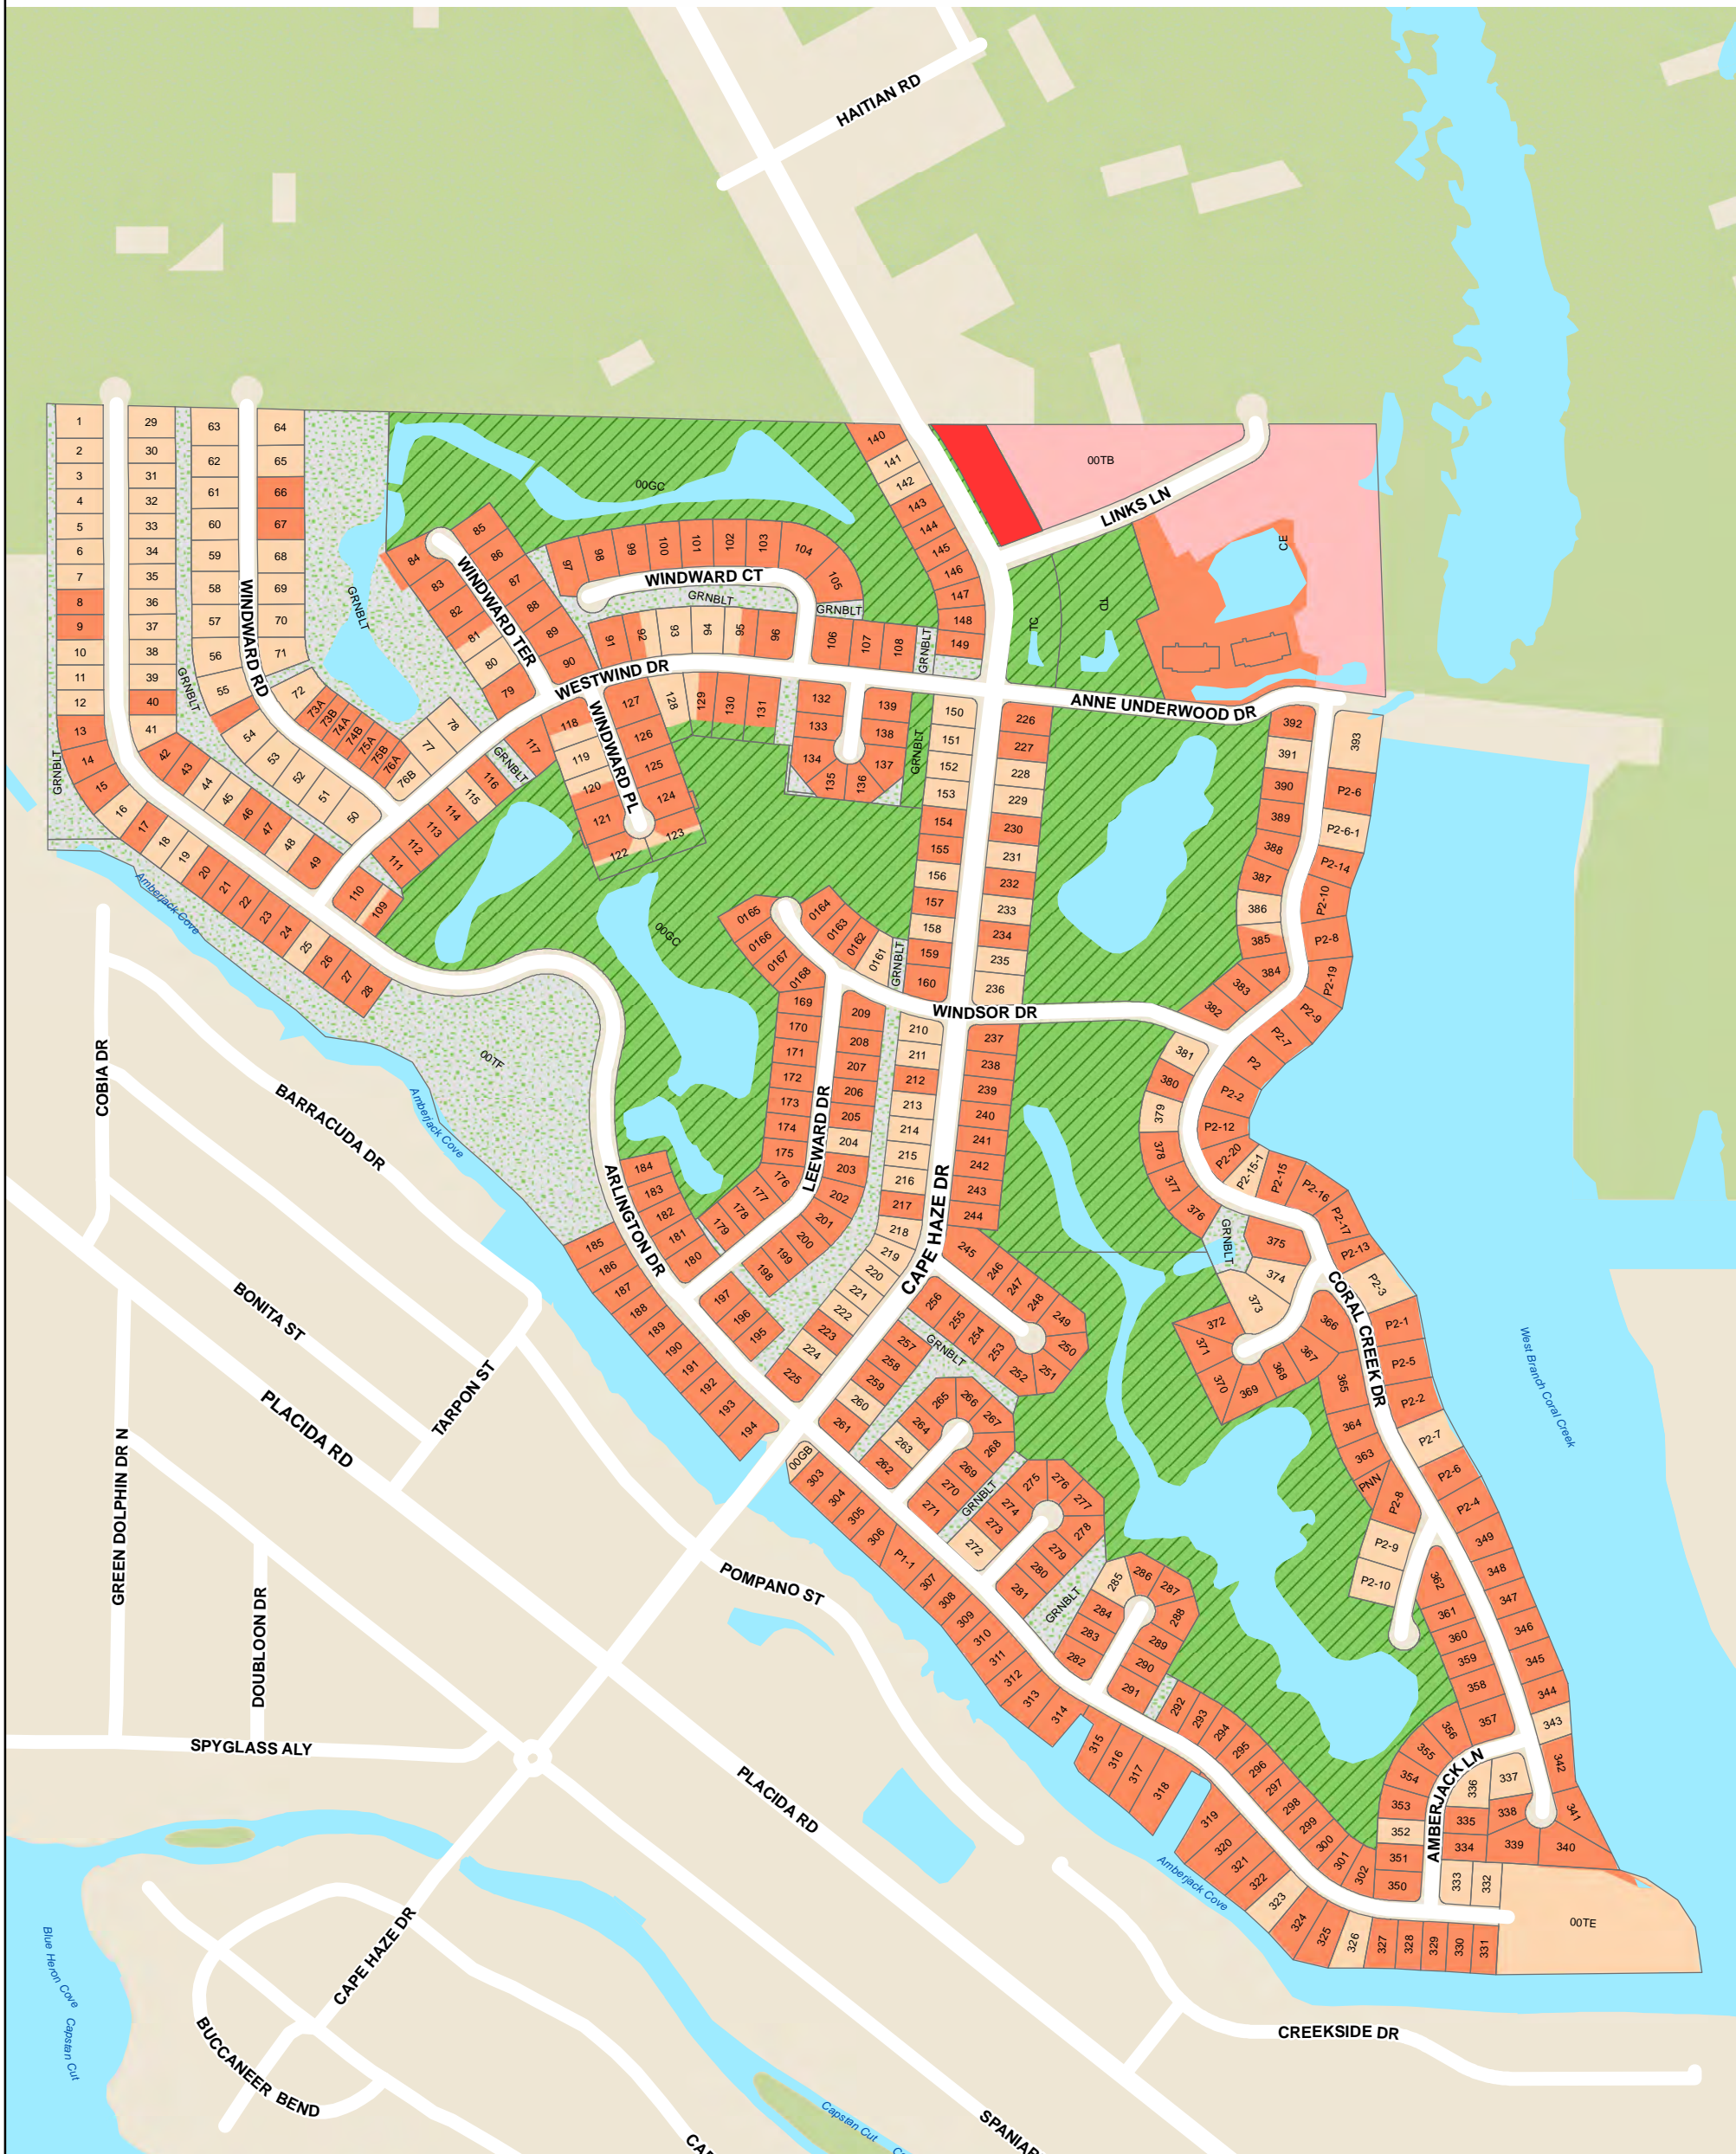

Land Information Section

# CHARLOTTE COUNTY

## Subdivision of Cape Haze Windward

Stateplane Projection Datum: NAD83 Units: Feet	Vacant Commercial	Residential Development
Source: Community Development, Property Appraiser	Condominium	Common Area
Metadata available upon request	Vacant Residential	Golf Course
		Preservation Lands

This map is a representation of compiled public information. It is believed to be an accurate and true depiction for the stated purpose, but Charlotte County and its employees make no warranties, implied or otherwise, to the accuracy, or completeness. We therefore do not accept any responsibilities as to its use. This is not a survey or is it to be used for design. Reflected Dimensions are for Informational purposes only and may have been rounded to the nearest tenth. For precise dimensions, please refer to recorded plats and related documents.