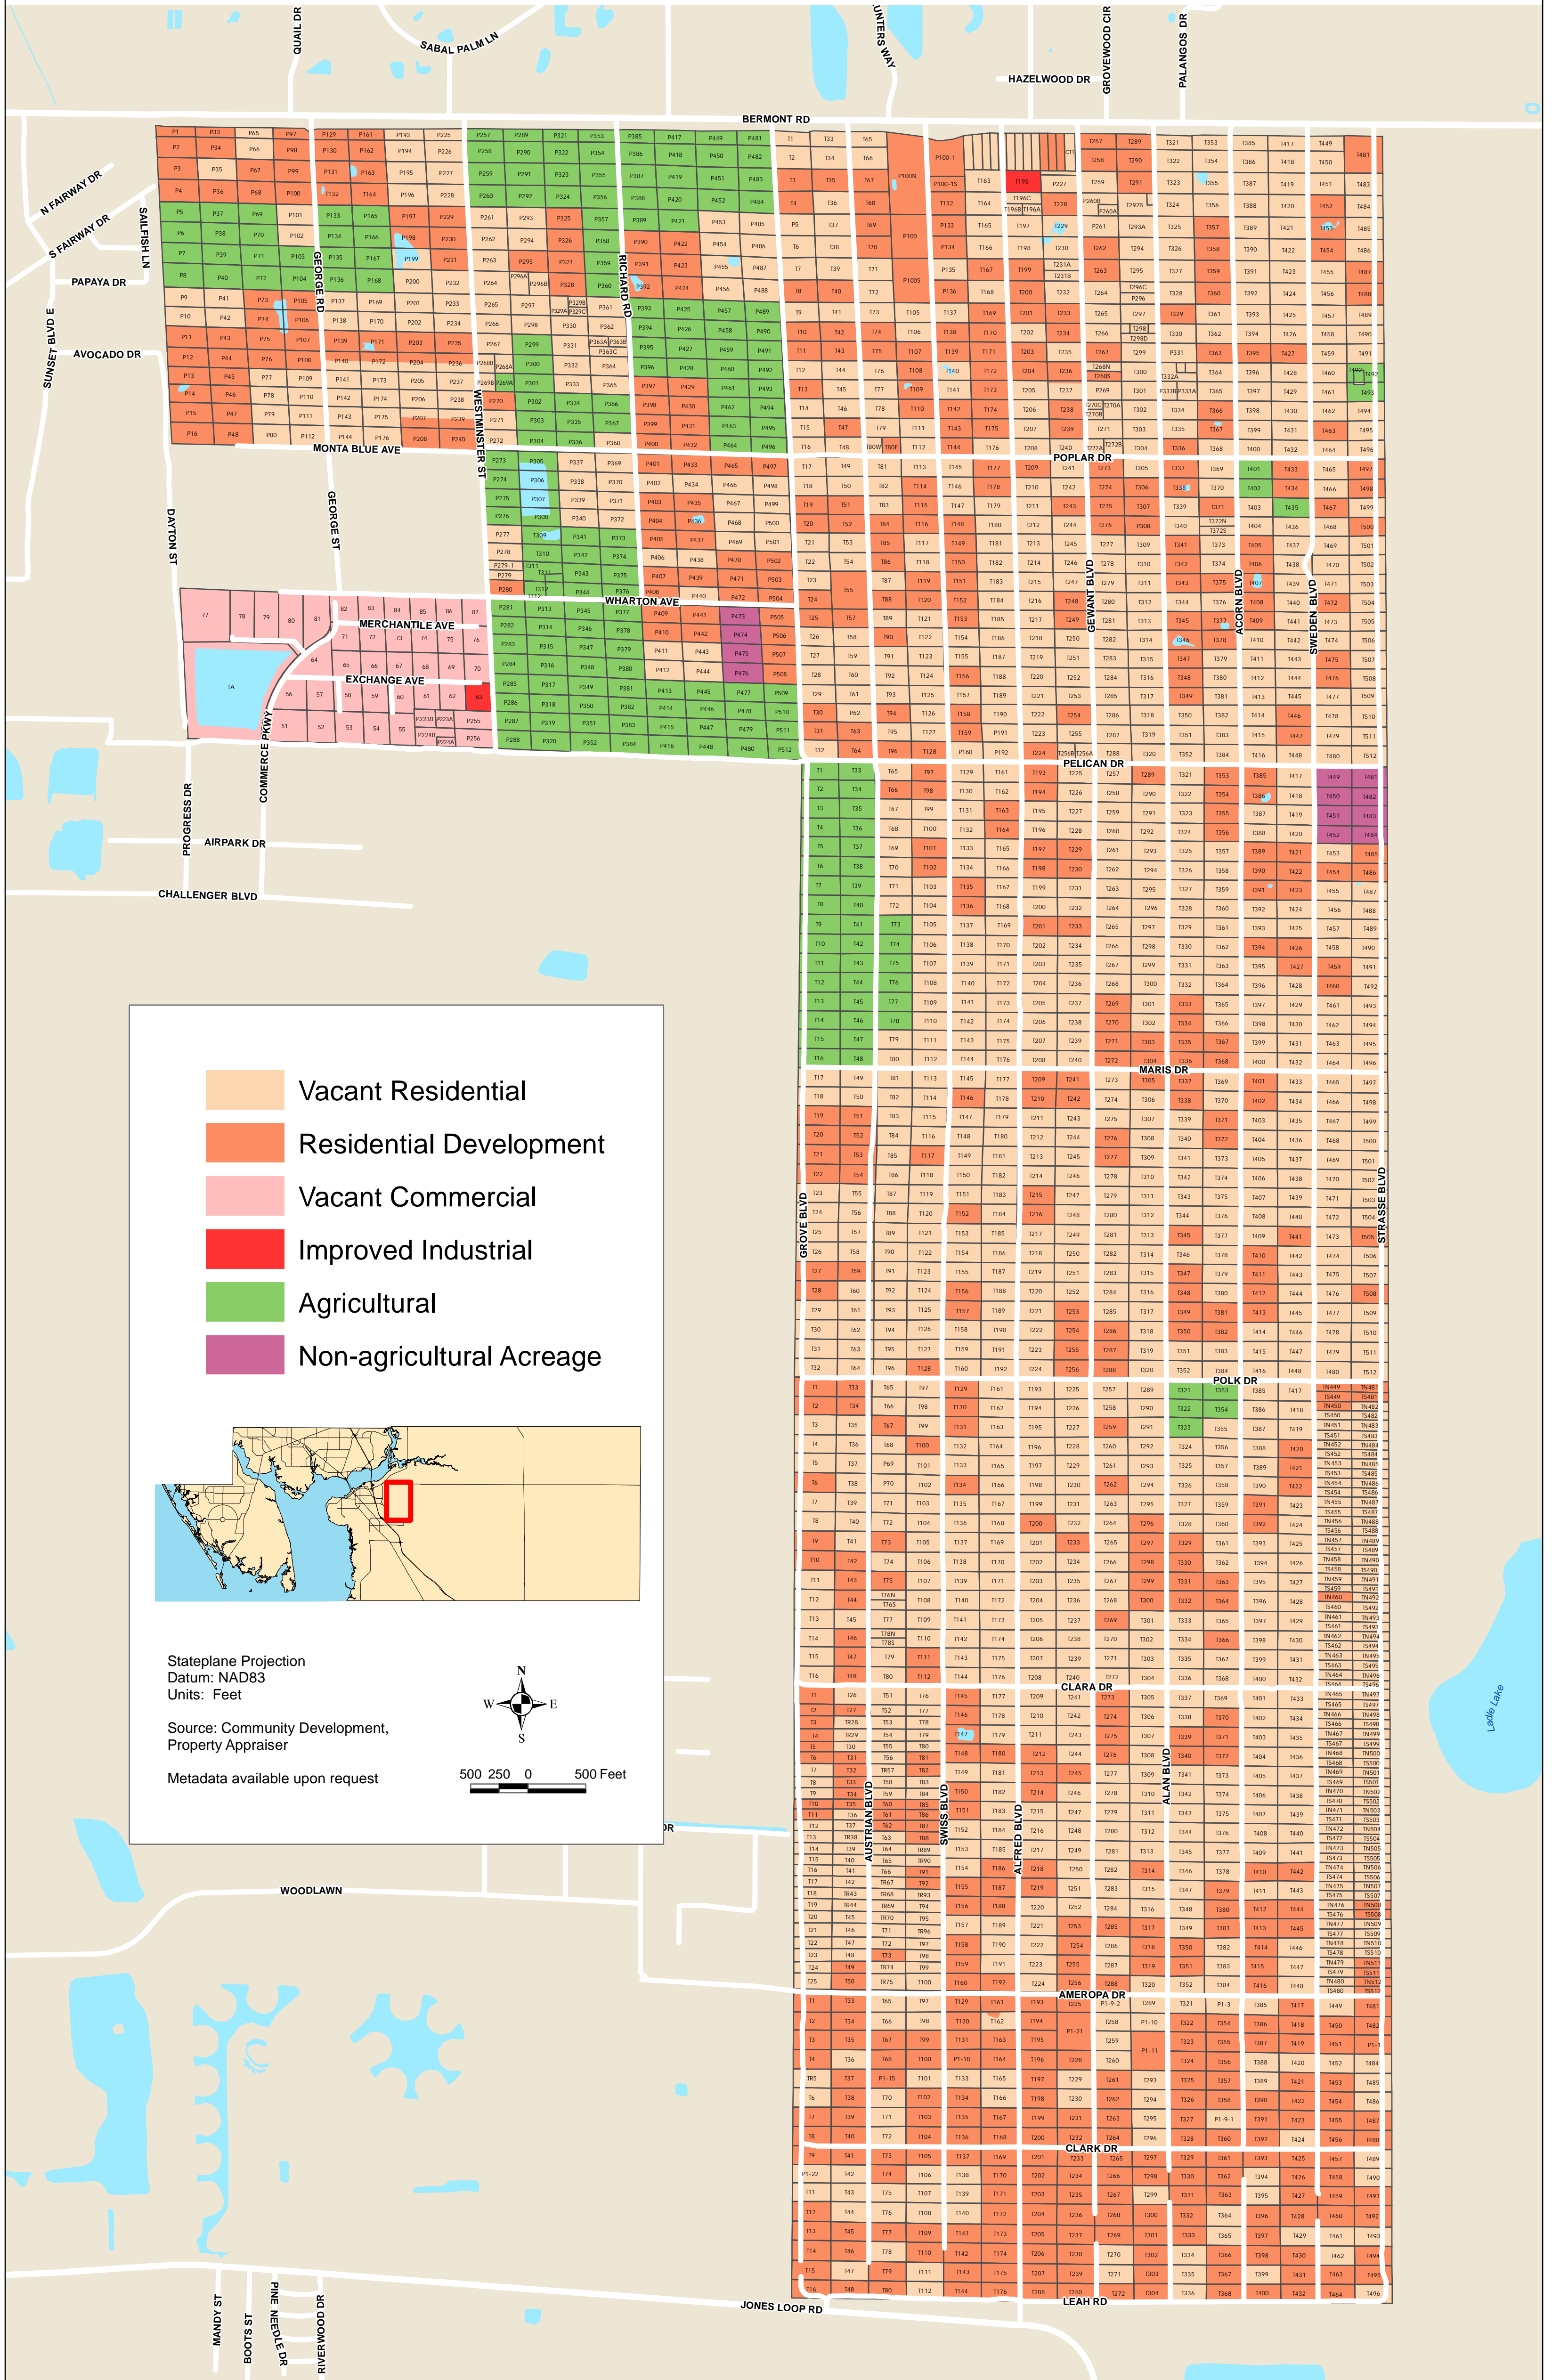

Land Information
Section

CHARLOTTE COUNTY

Subdivision of Charlotte Ranchettes

Charlotte County Government

"To exceed expectations in the delivery of public services."

www.CharlotteCountyFL.com

- Vacant Residential
- Residential Development
- Vacant Commercial
- Improved Industrial
- Agricultural
- Non-agricultural Acreage