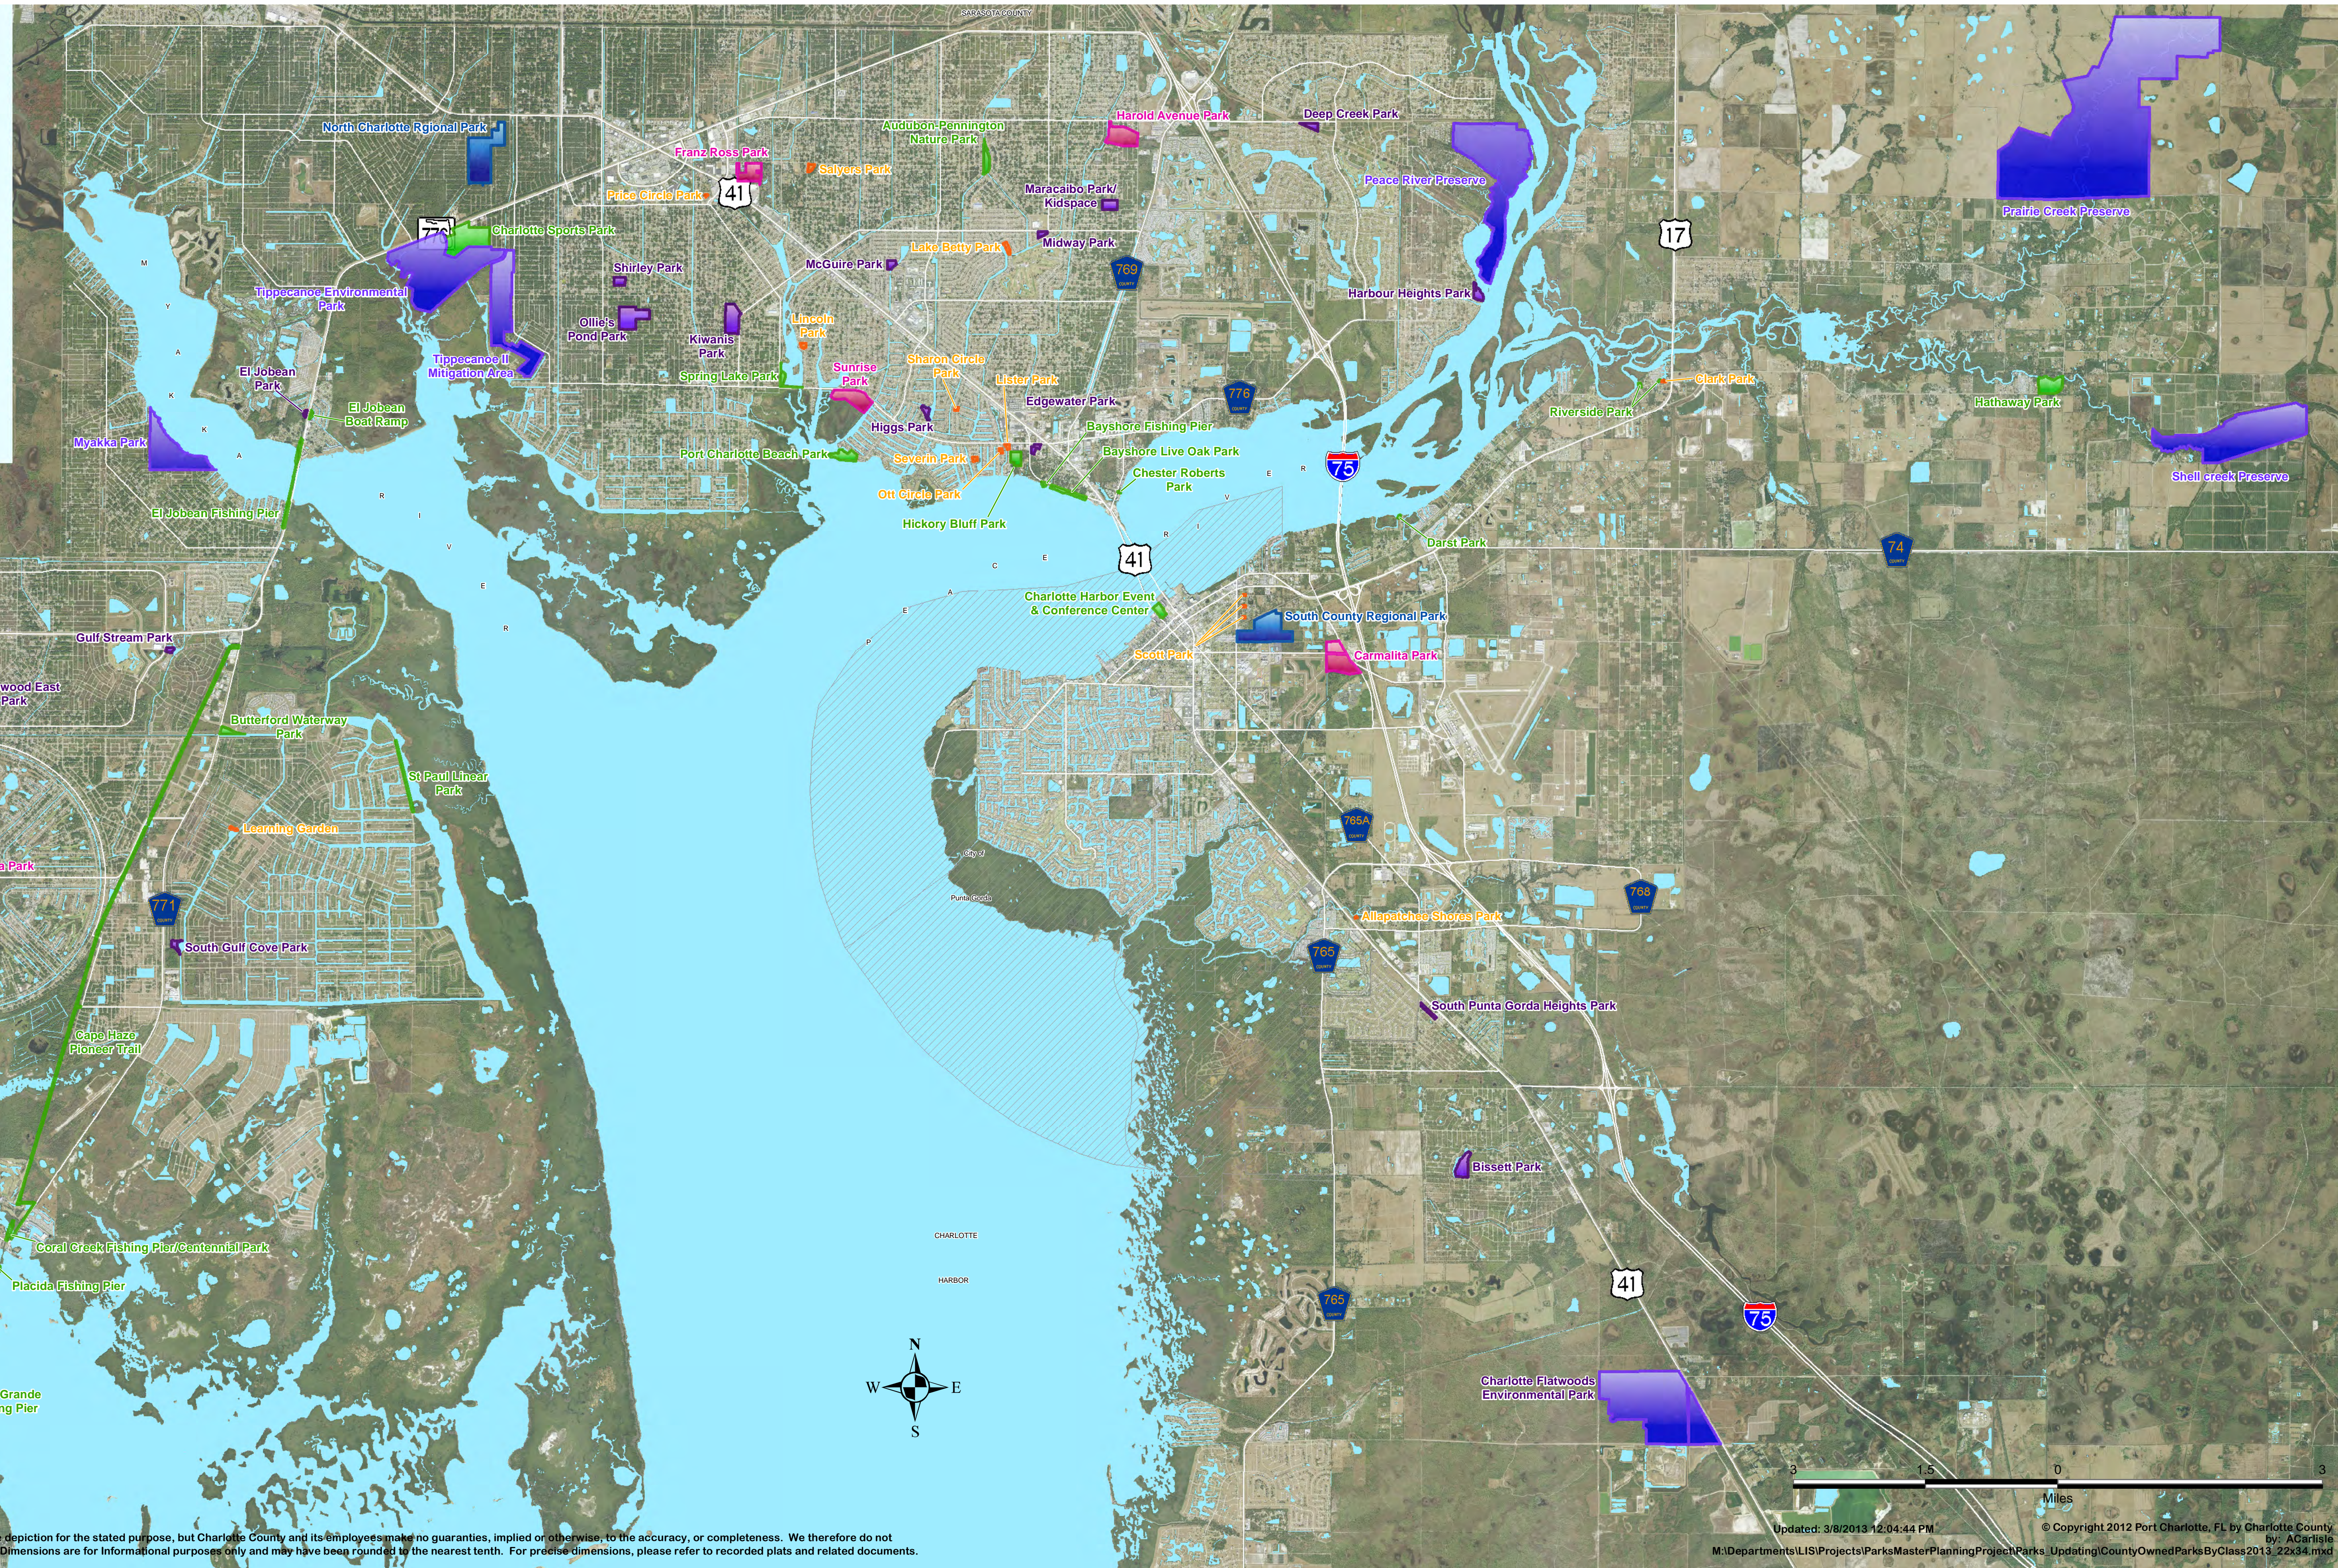

Land Information Section

CHARLOTTE COUNTY County Owned Parks

Park Class

- Community
- Environmental
- Mini
- Neighborhood
- Regional
- Special Purpose

Stateplane Projection
Datum: NAD83
Units: Feet

Source: Parks & Natural Resources, SWFWMD
Metadata available upon request