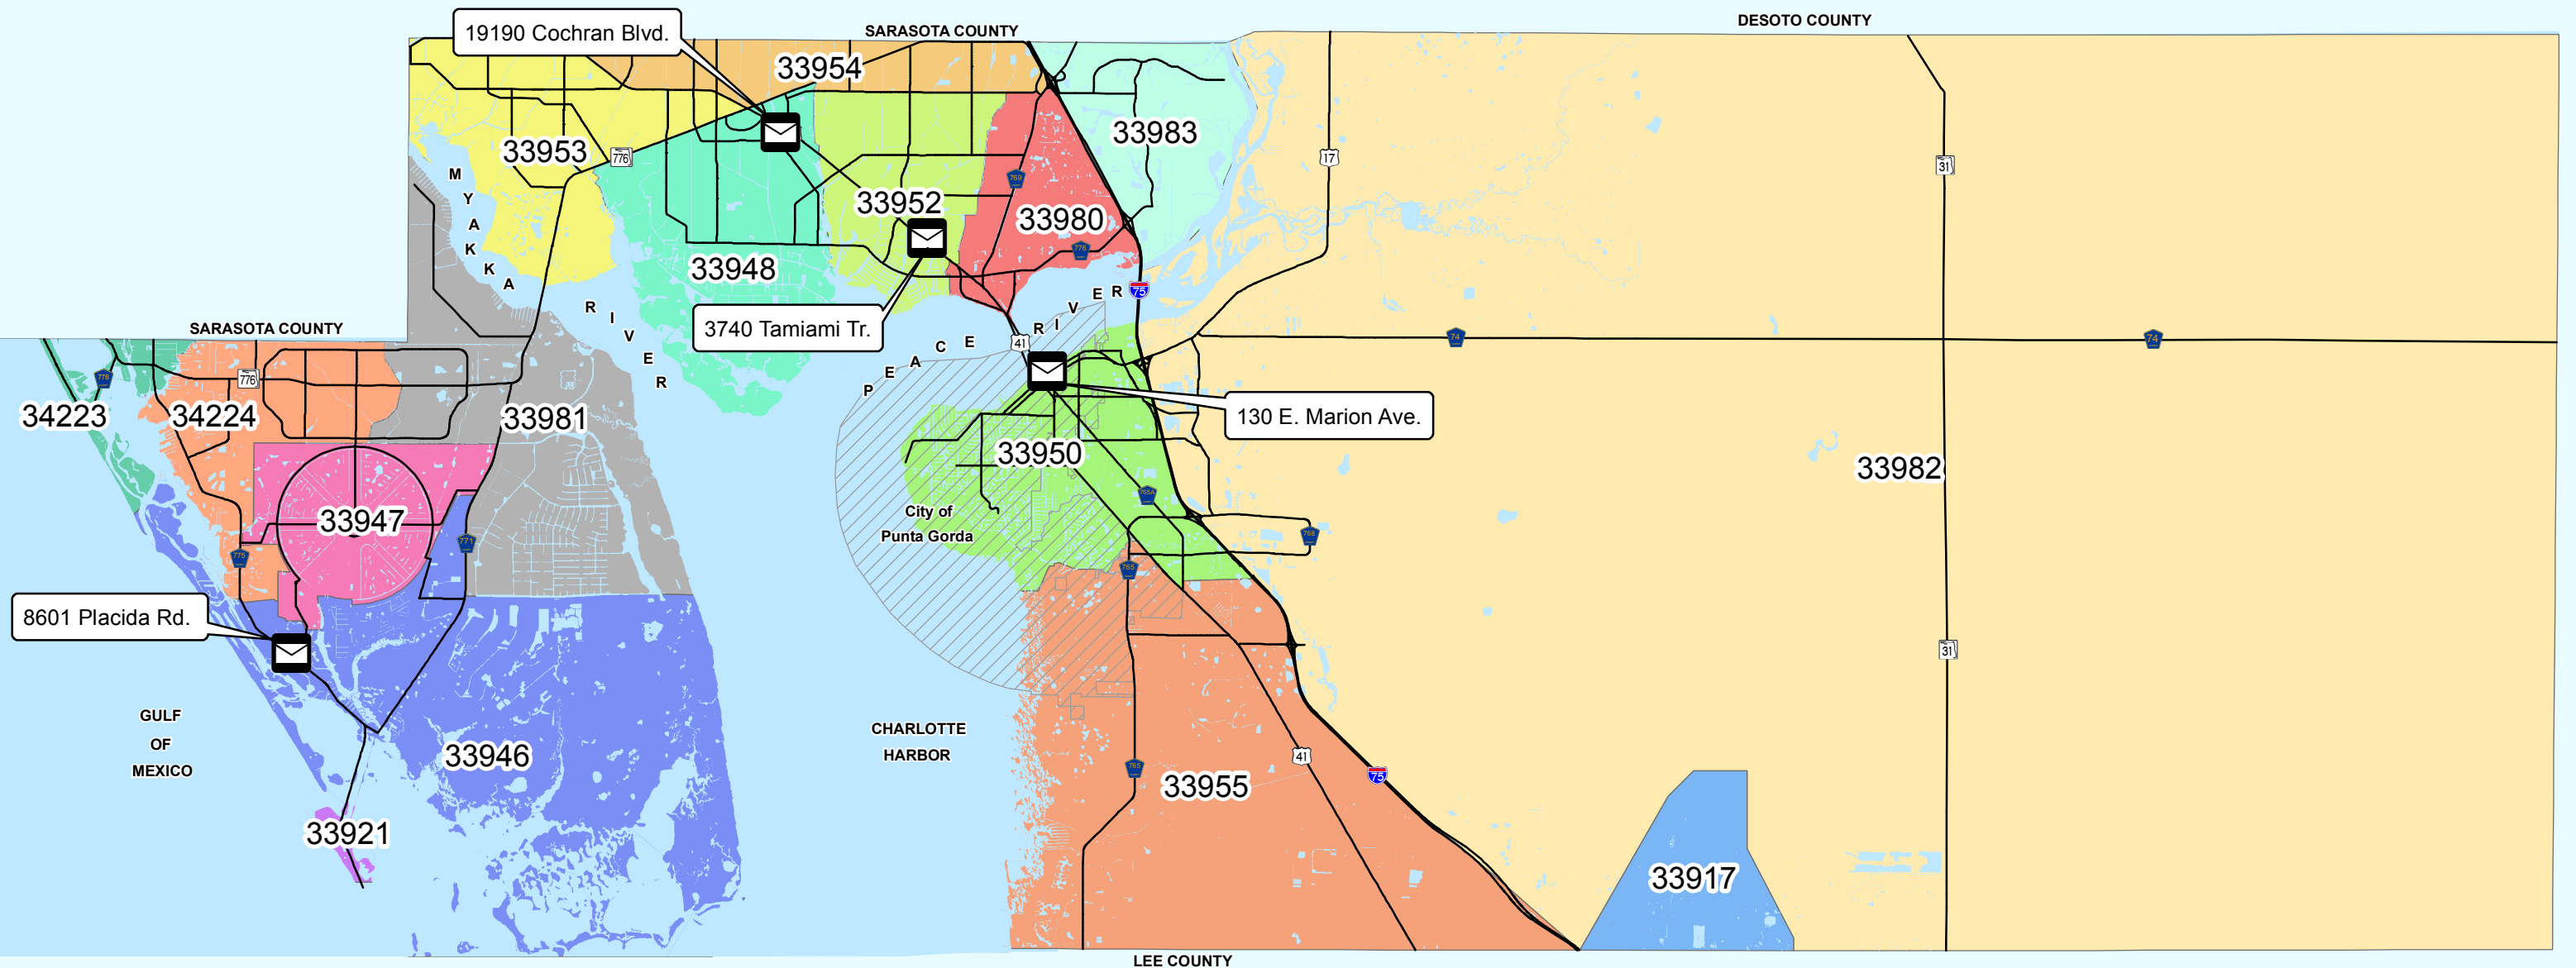

Land Information
Section

CHARLOTTE COUNTY

Zip Codes and Post Office Locations

Stateplane Projection
Datum: NAD83
Units: Feet

Source: Community Development,
USPS

Metadata available upon request

	33917		33948		33954		33982		USPS Post Office
	33921		33950		33955		33983		
	33946		33952		33980		34223		
	33947		33953		33981		34224		