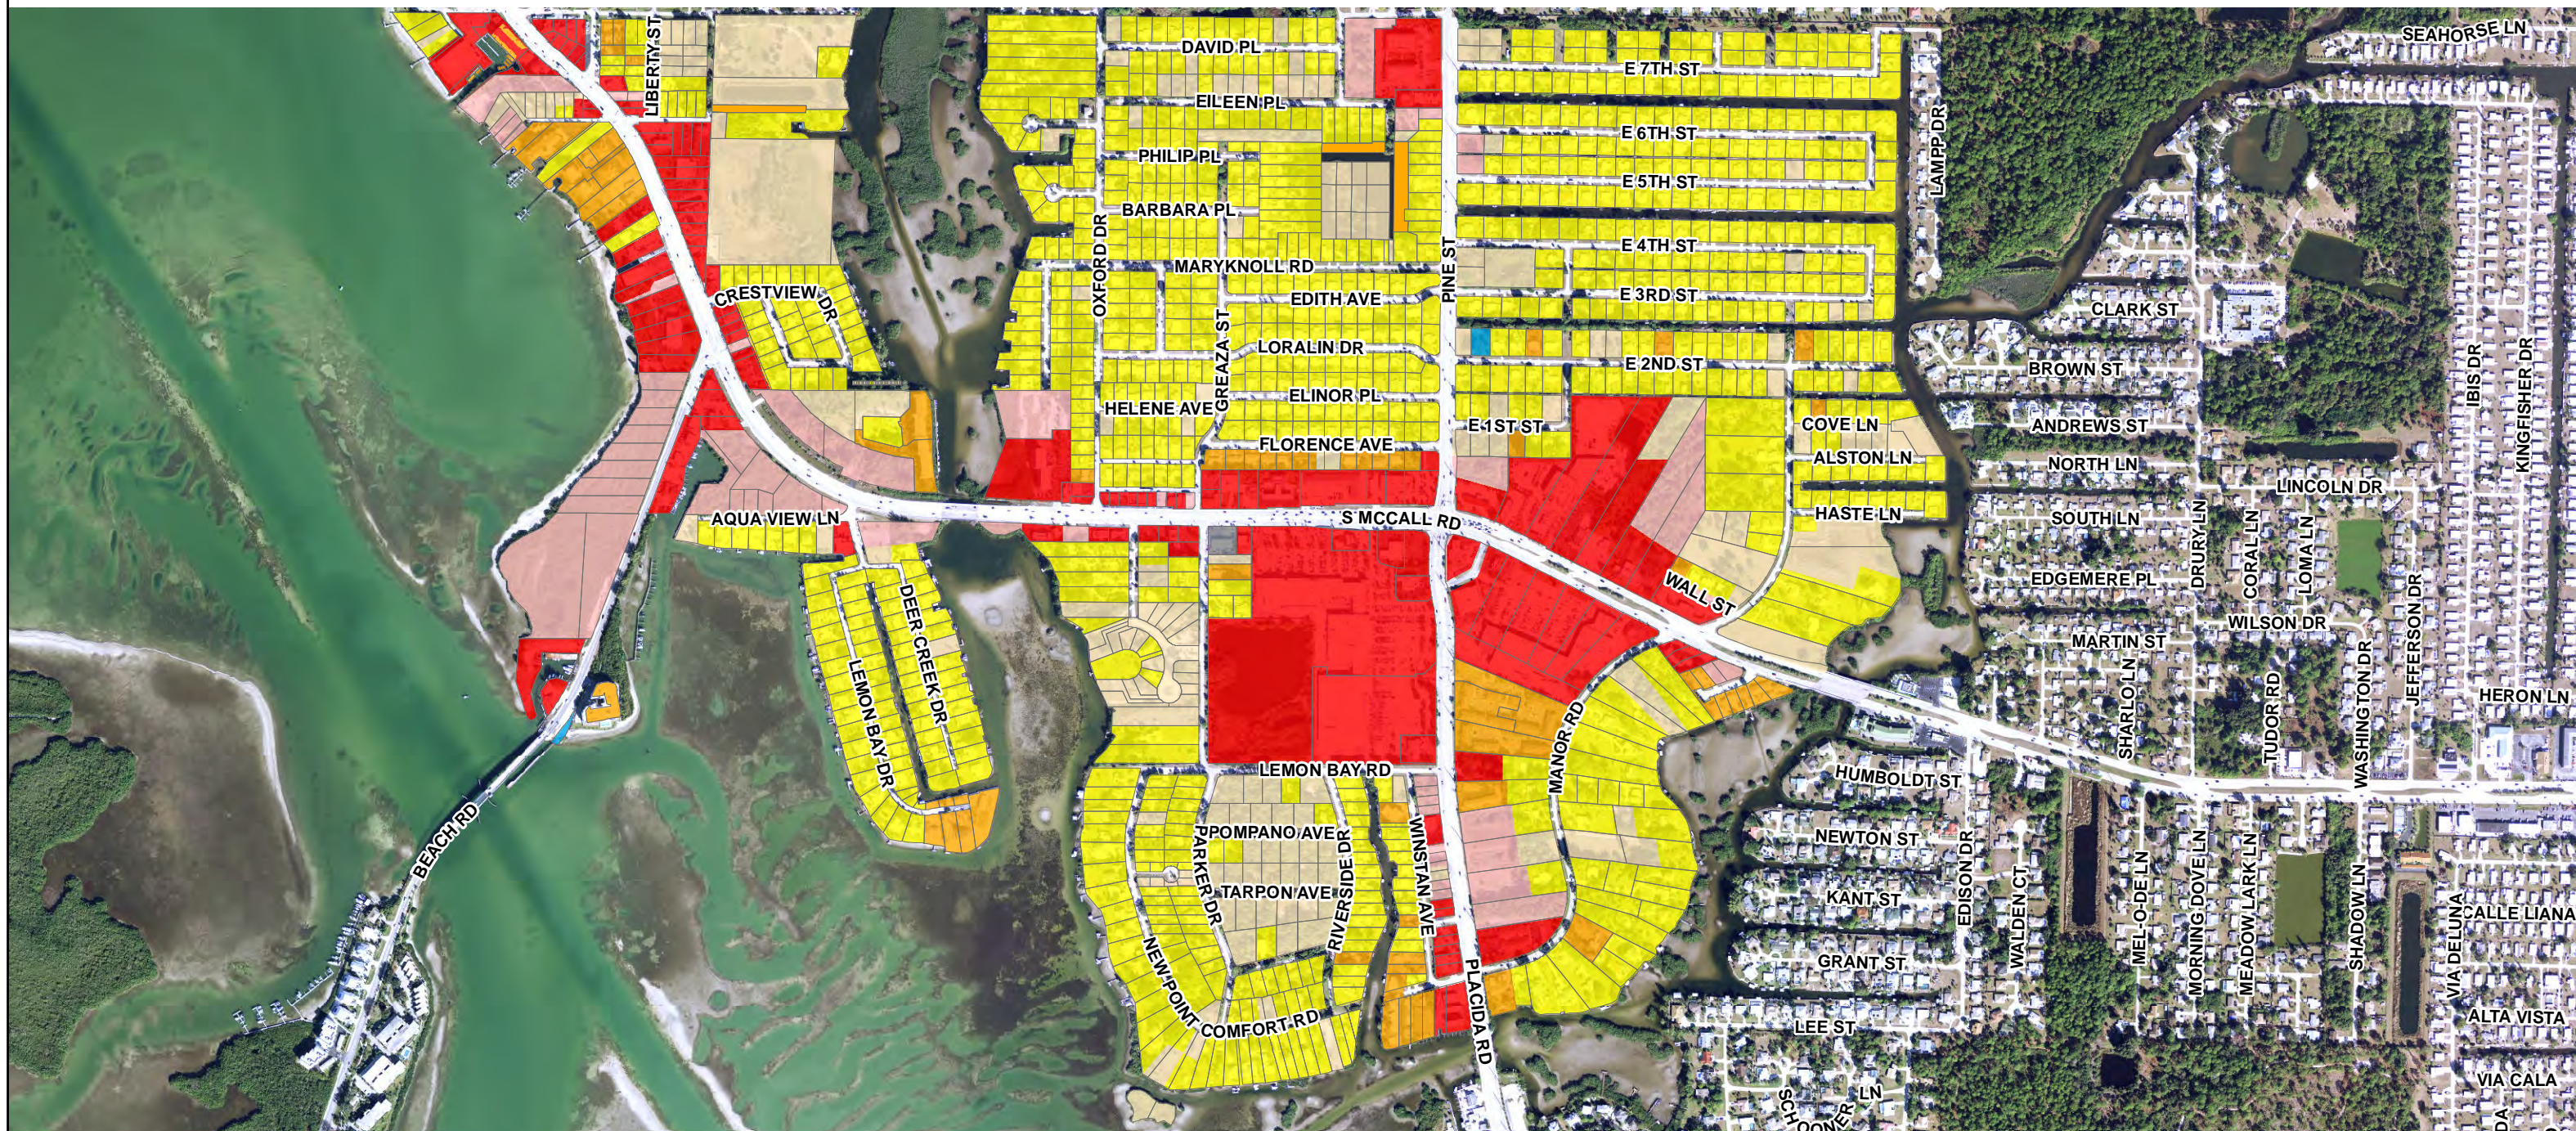

Land Information
Section

CHARLOTTE COUNTY

Englewood Revitalization Area

Stateplane Projection
Datum: NAD83
Units: Feet

Source: Community Development,
Property Appraiser
Metadata available upon request

- | | | |
|---|--|--|
|  Residential Development |  Commercial Development |  Industrial Development |
|  Vacant Residential |  Vacant Commercial |  Utilities |
|  Multi-Family | | |