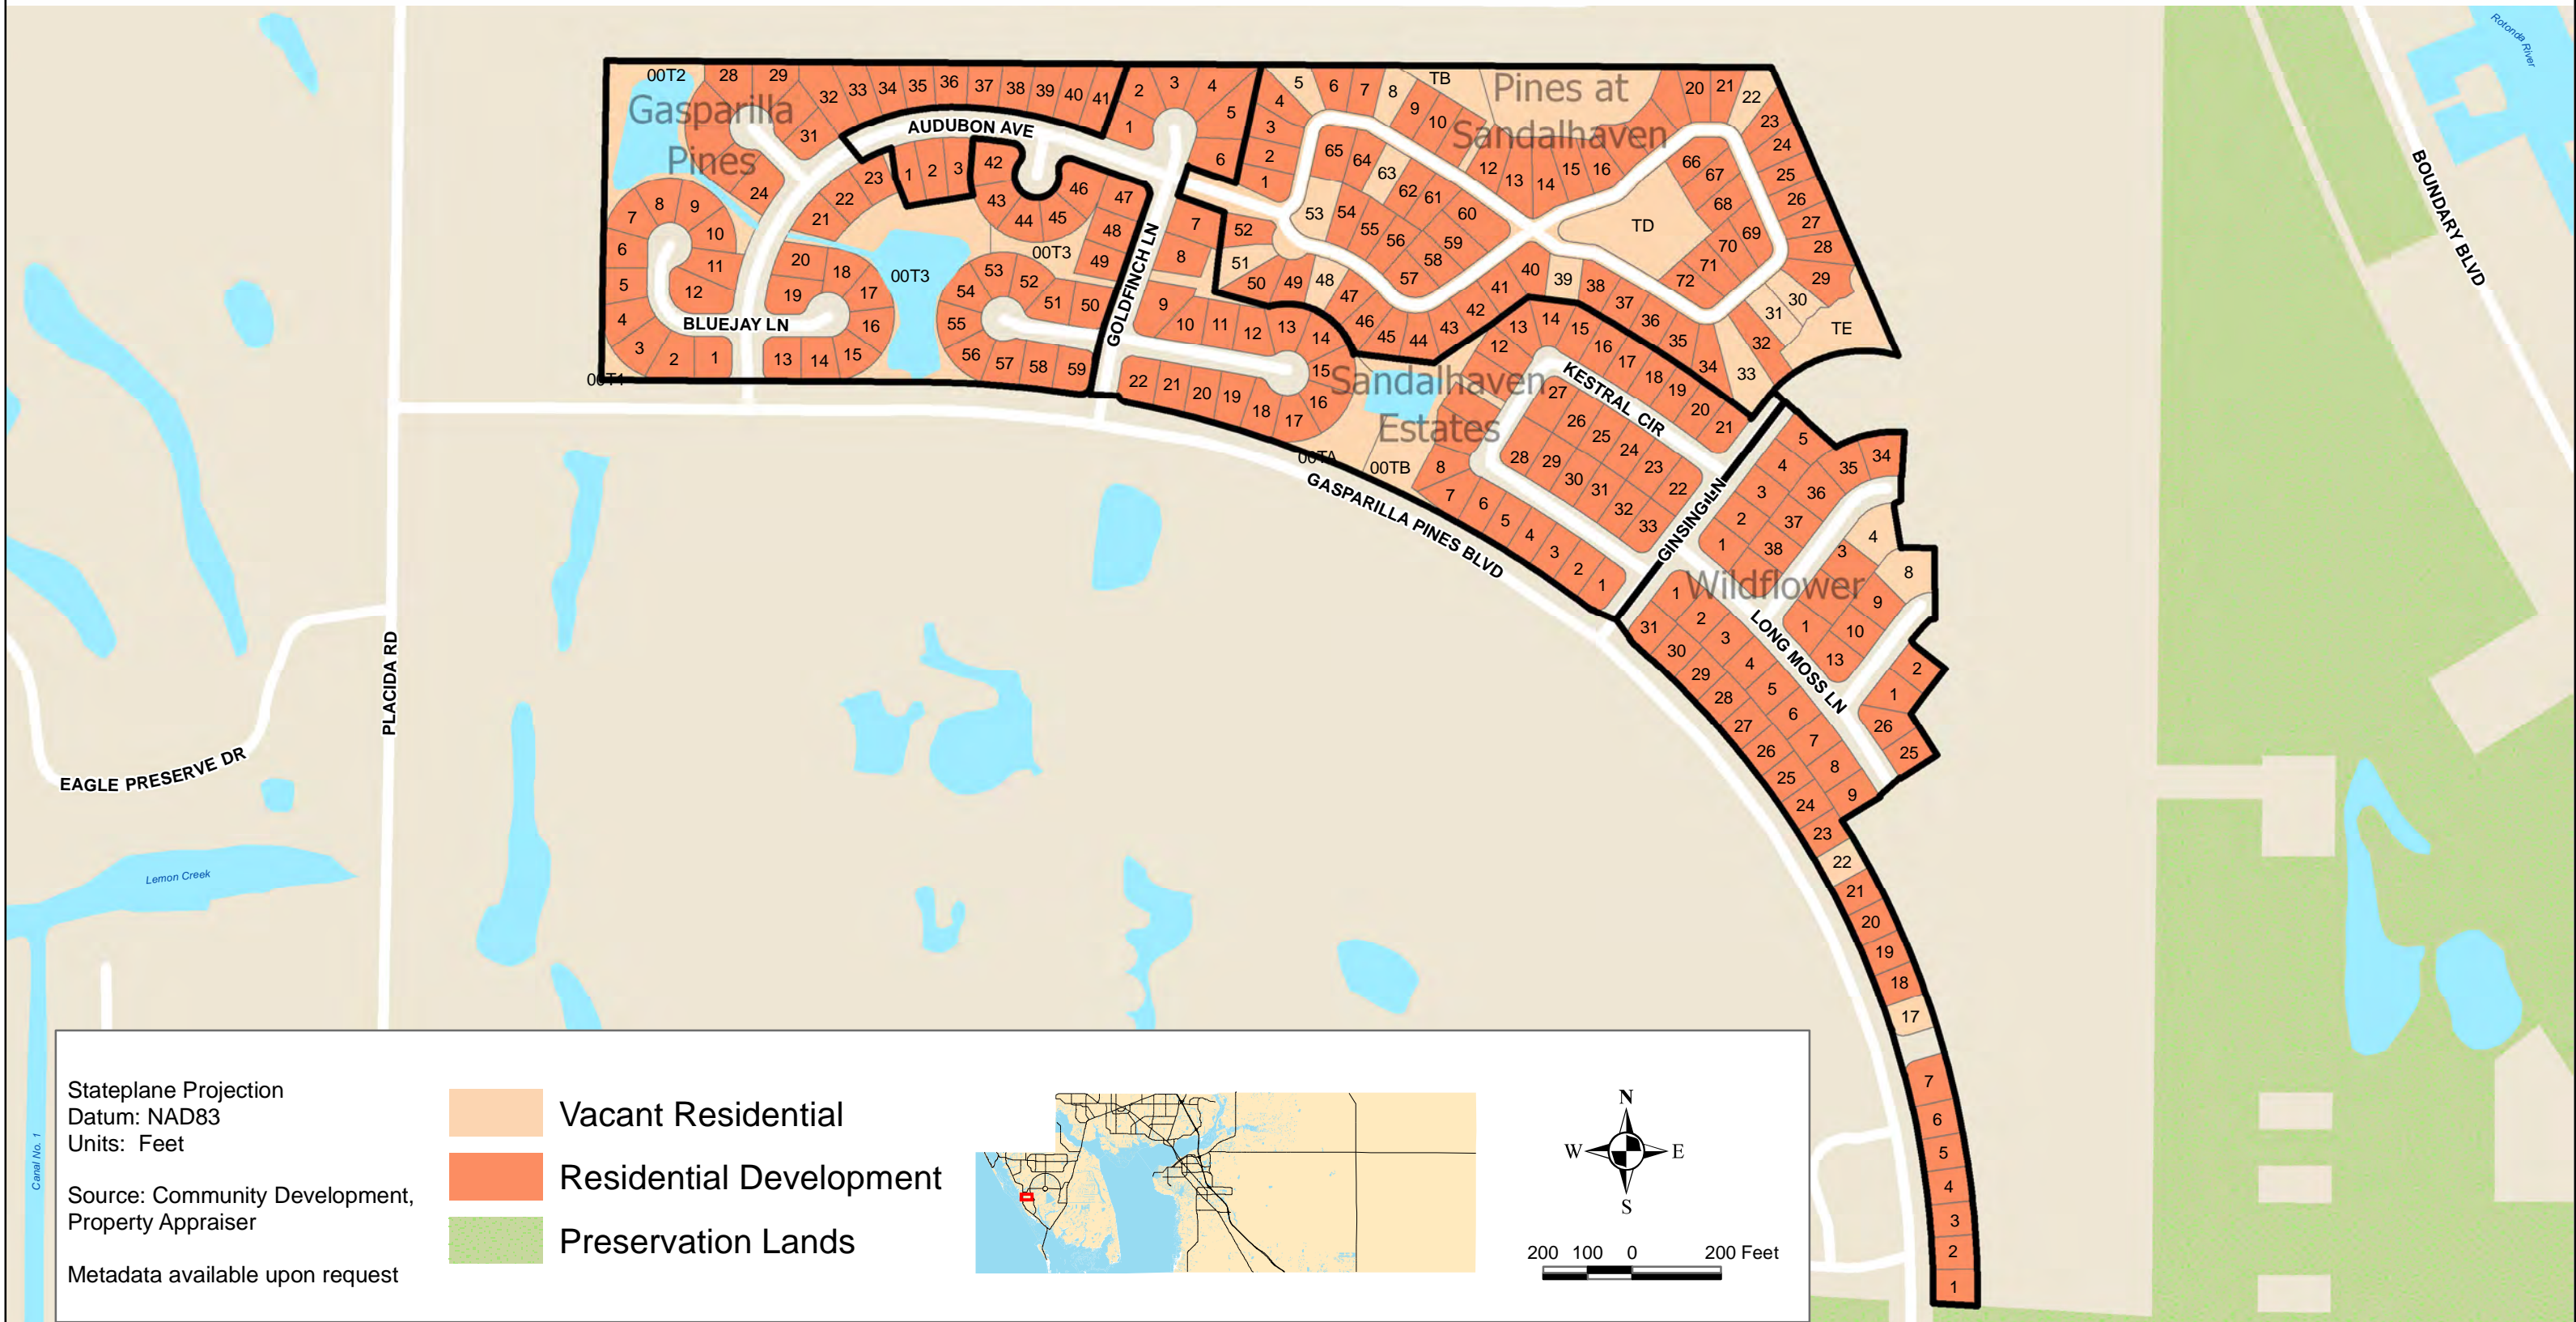

# CHARLOTTE COUNTY

## Subdivisions of Gasparilla Pines, Sandalhaven, Wildflower

Stateplane Projection  
 Datum: NAD83  
 Units: Feet

Source: Community Development,  
 Property Appraiser

Metadata available upon request

- Vacant Residential
- Residential Development
- Preservation Lands

This map is a representation of compiled public information. It is believed to be an accurate and true depiction for the stated purpose, but Charlotte County and its employees make no guaranties, implied or otherwise, to the accuracy, or completeness. We therefore do not accept any responsibilities as to its use. This is not a survey or is it to be used for design. Reflected Dimensions are for Informational purposes only and may have been rounded to the nearest tenth. For precise dimensions, please refer to recorded plats and related documents.