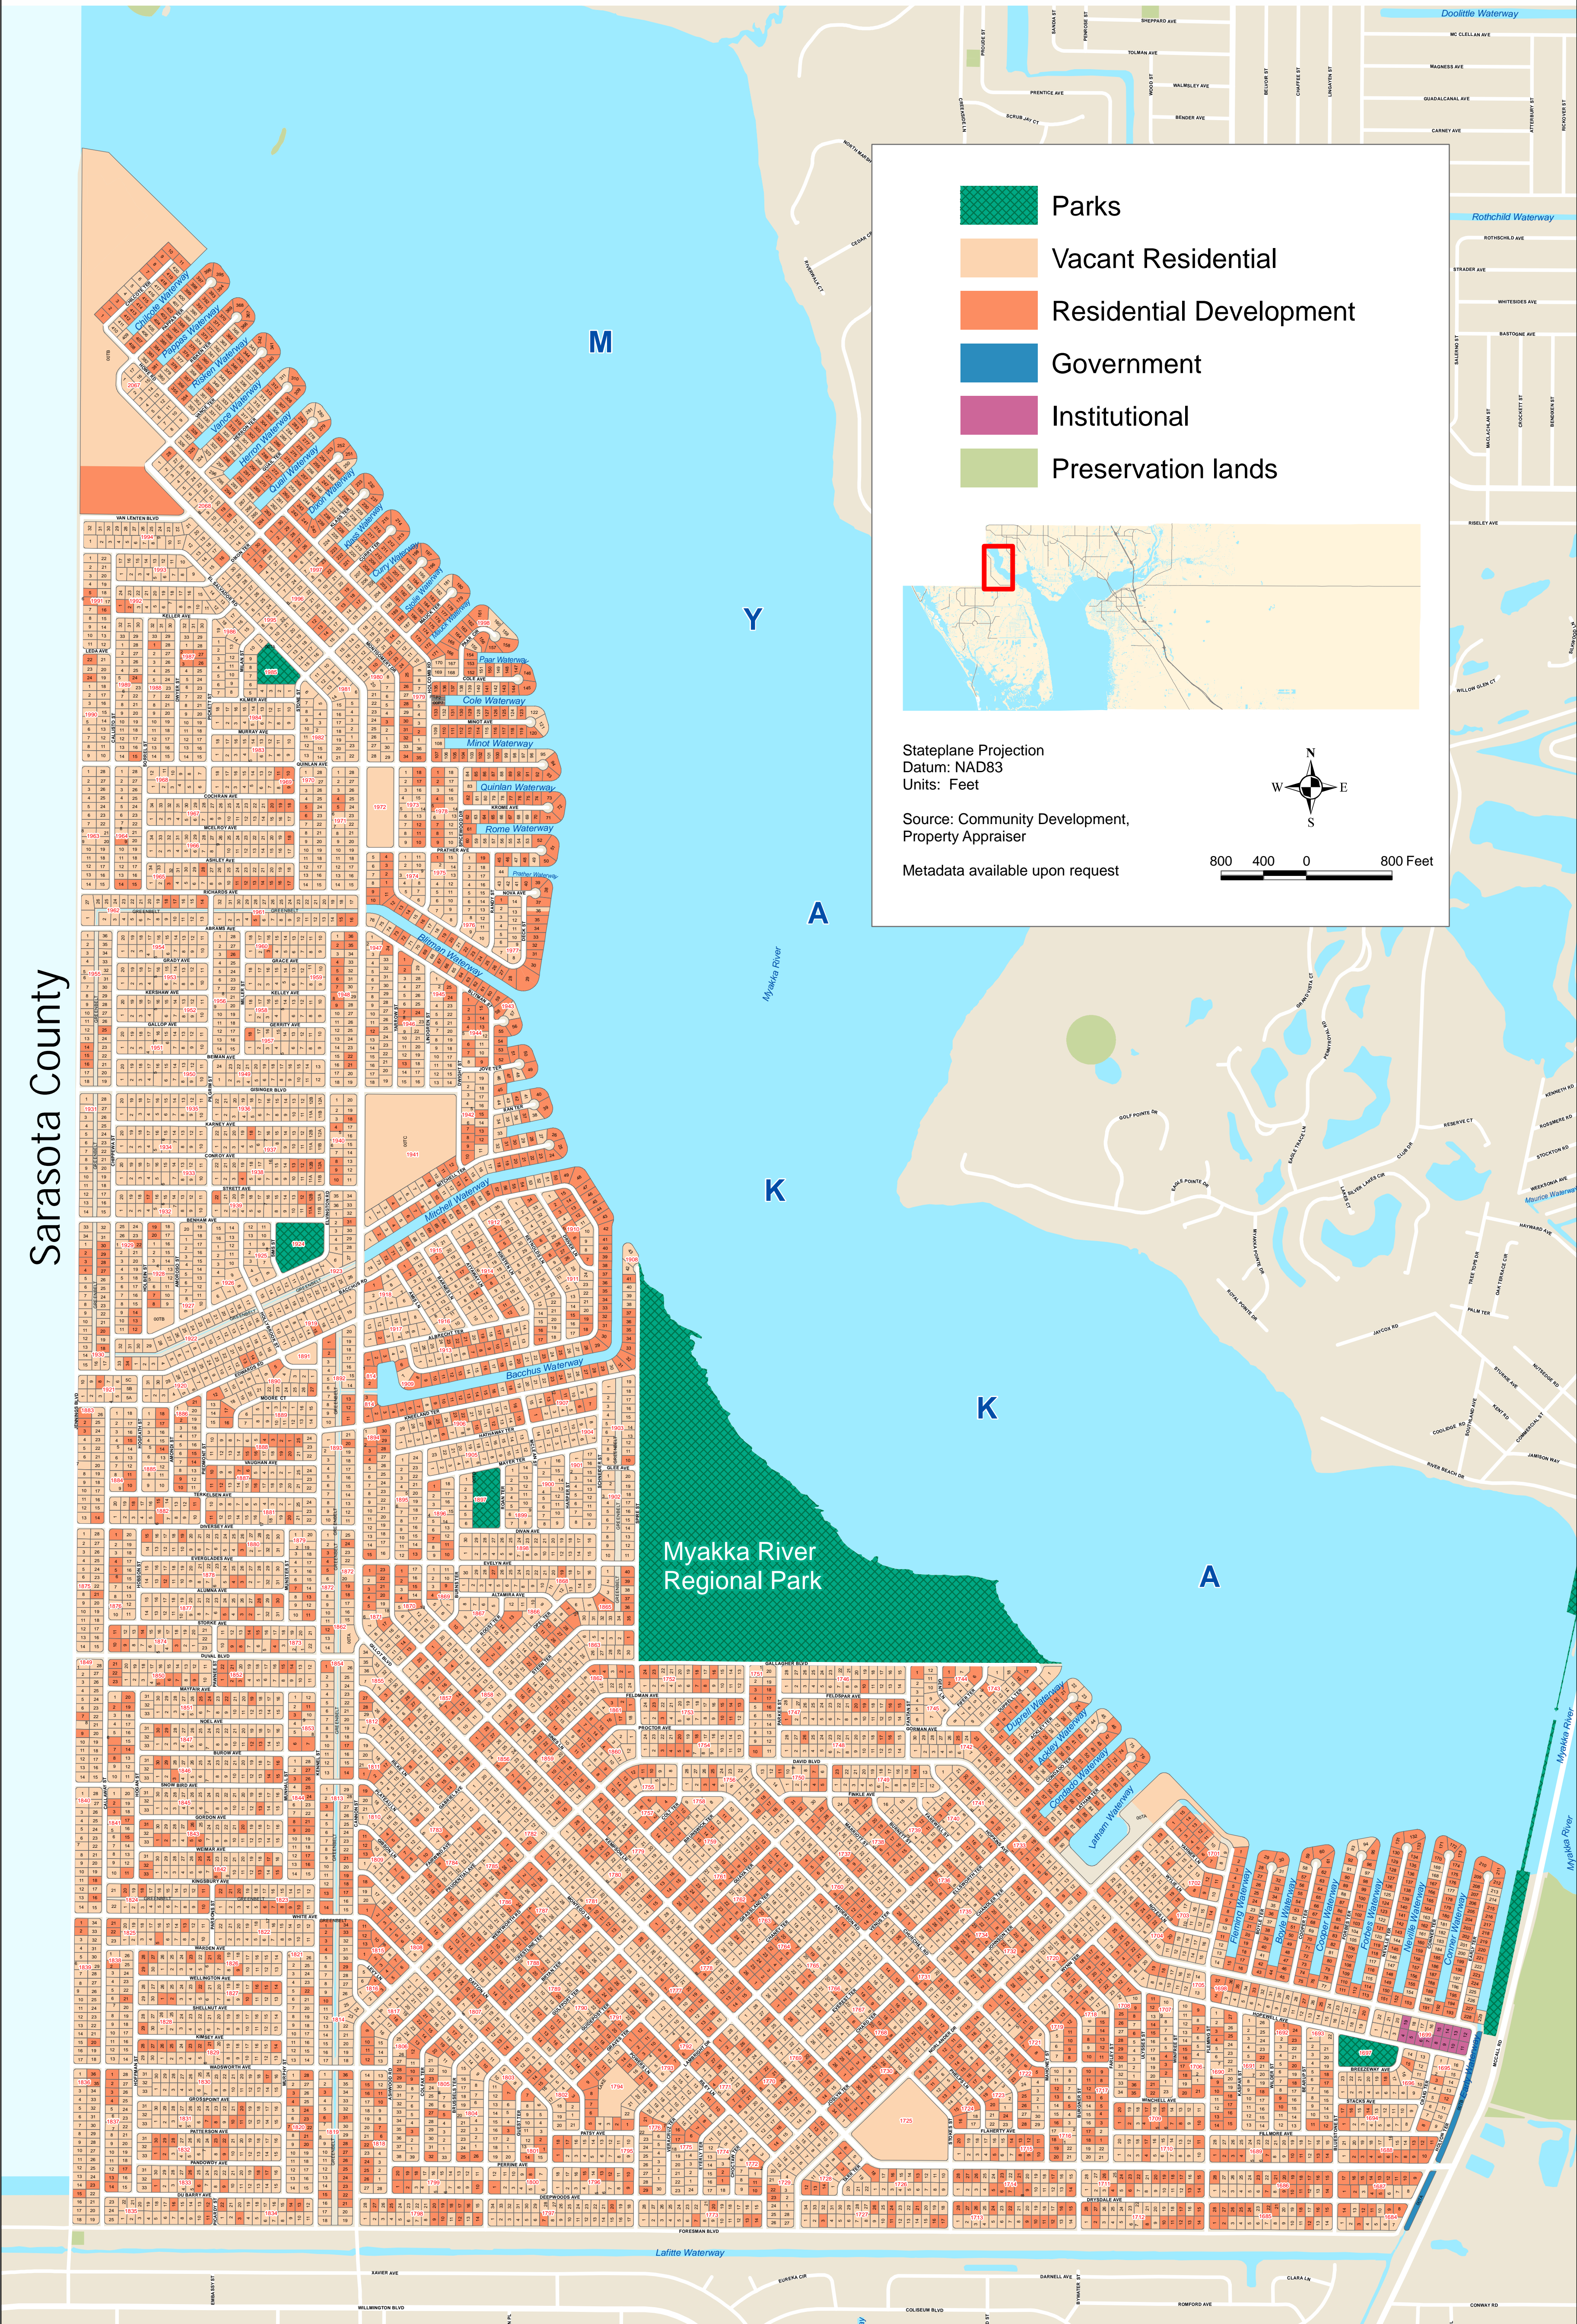

Stateplane Projection
Datum: NAD83
Units: Feet

Source: Community Development,
Property Appraiser

800 400 0 800 Feet

Metadata available upon request