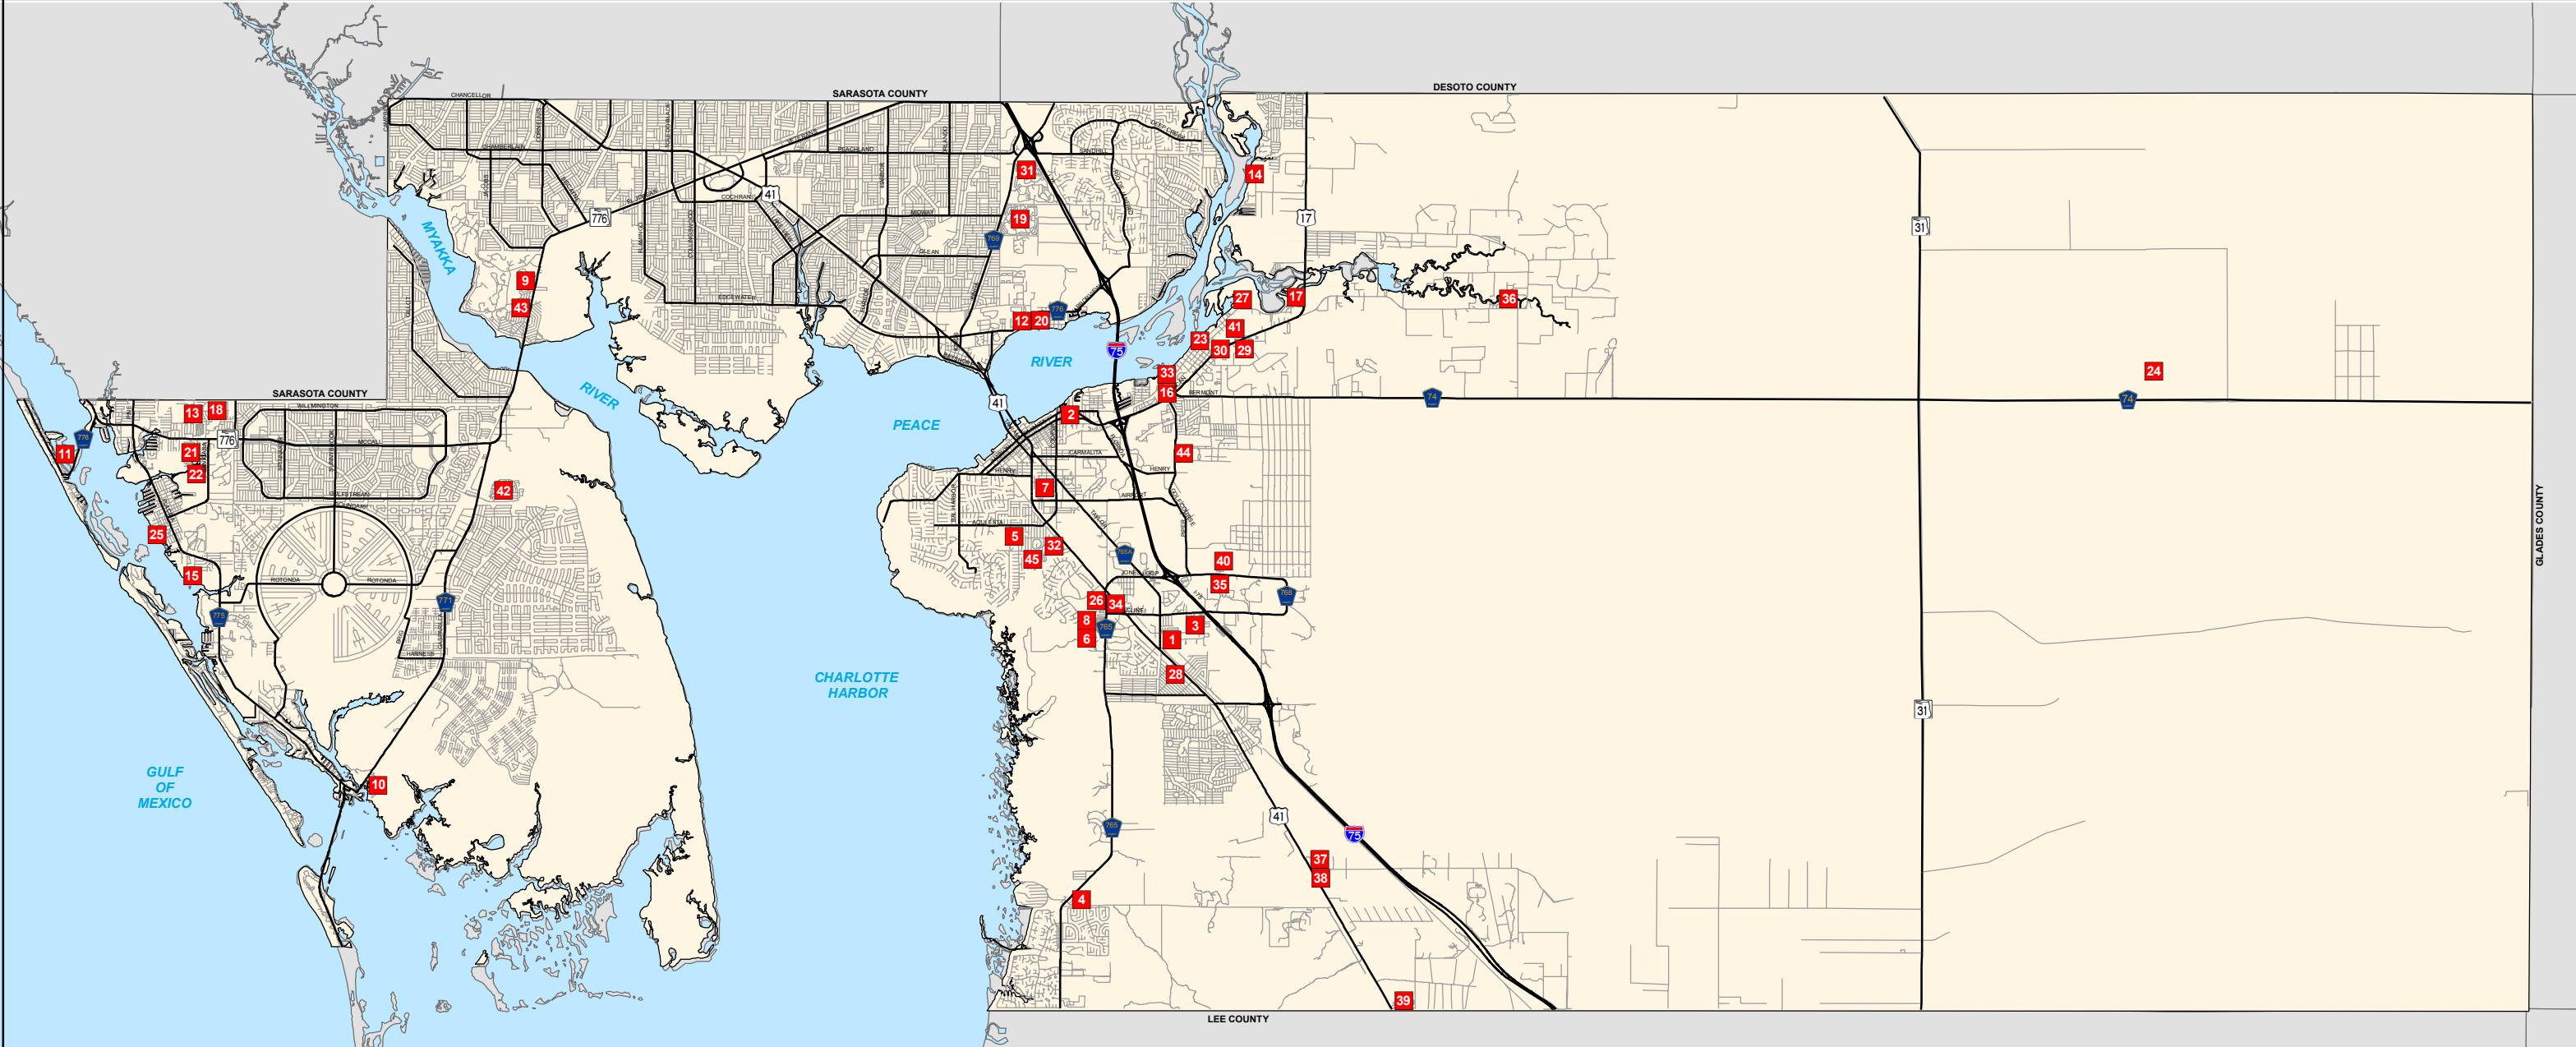

Charlotte County Mobile Home Parks

Land Information
Section