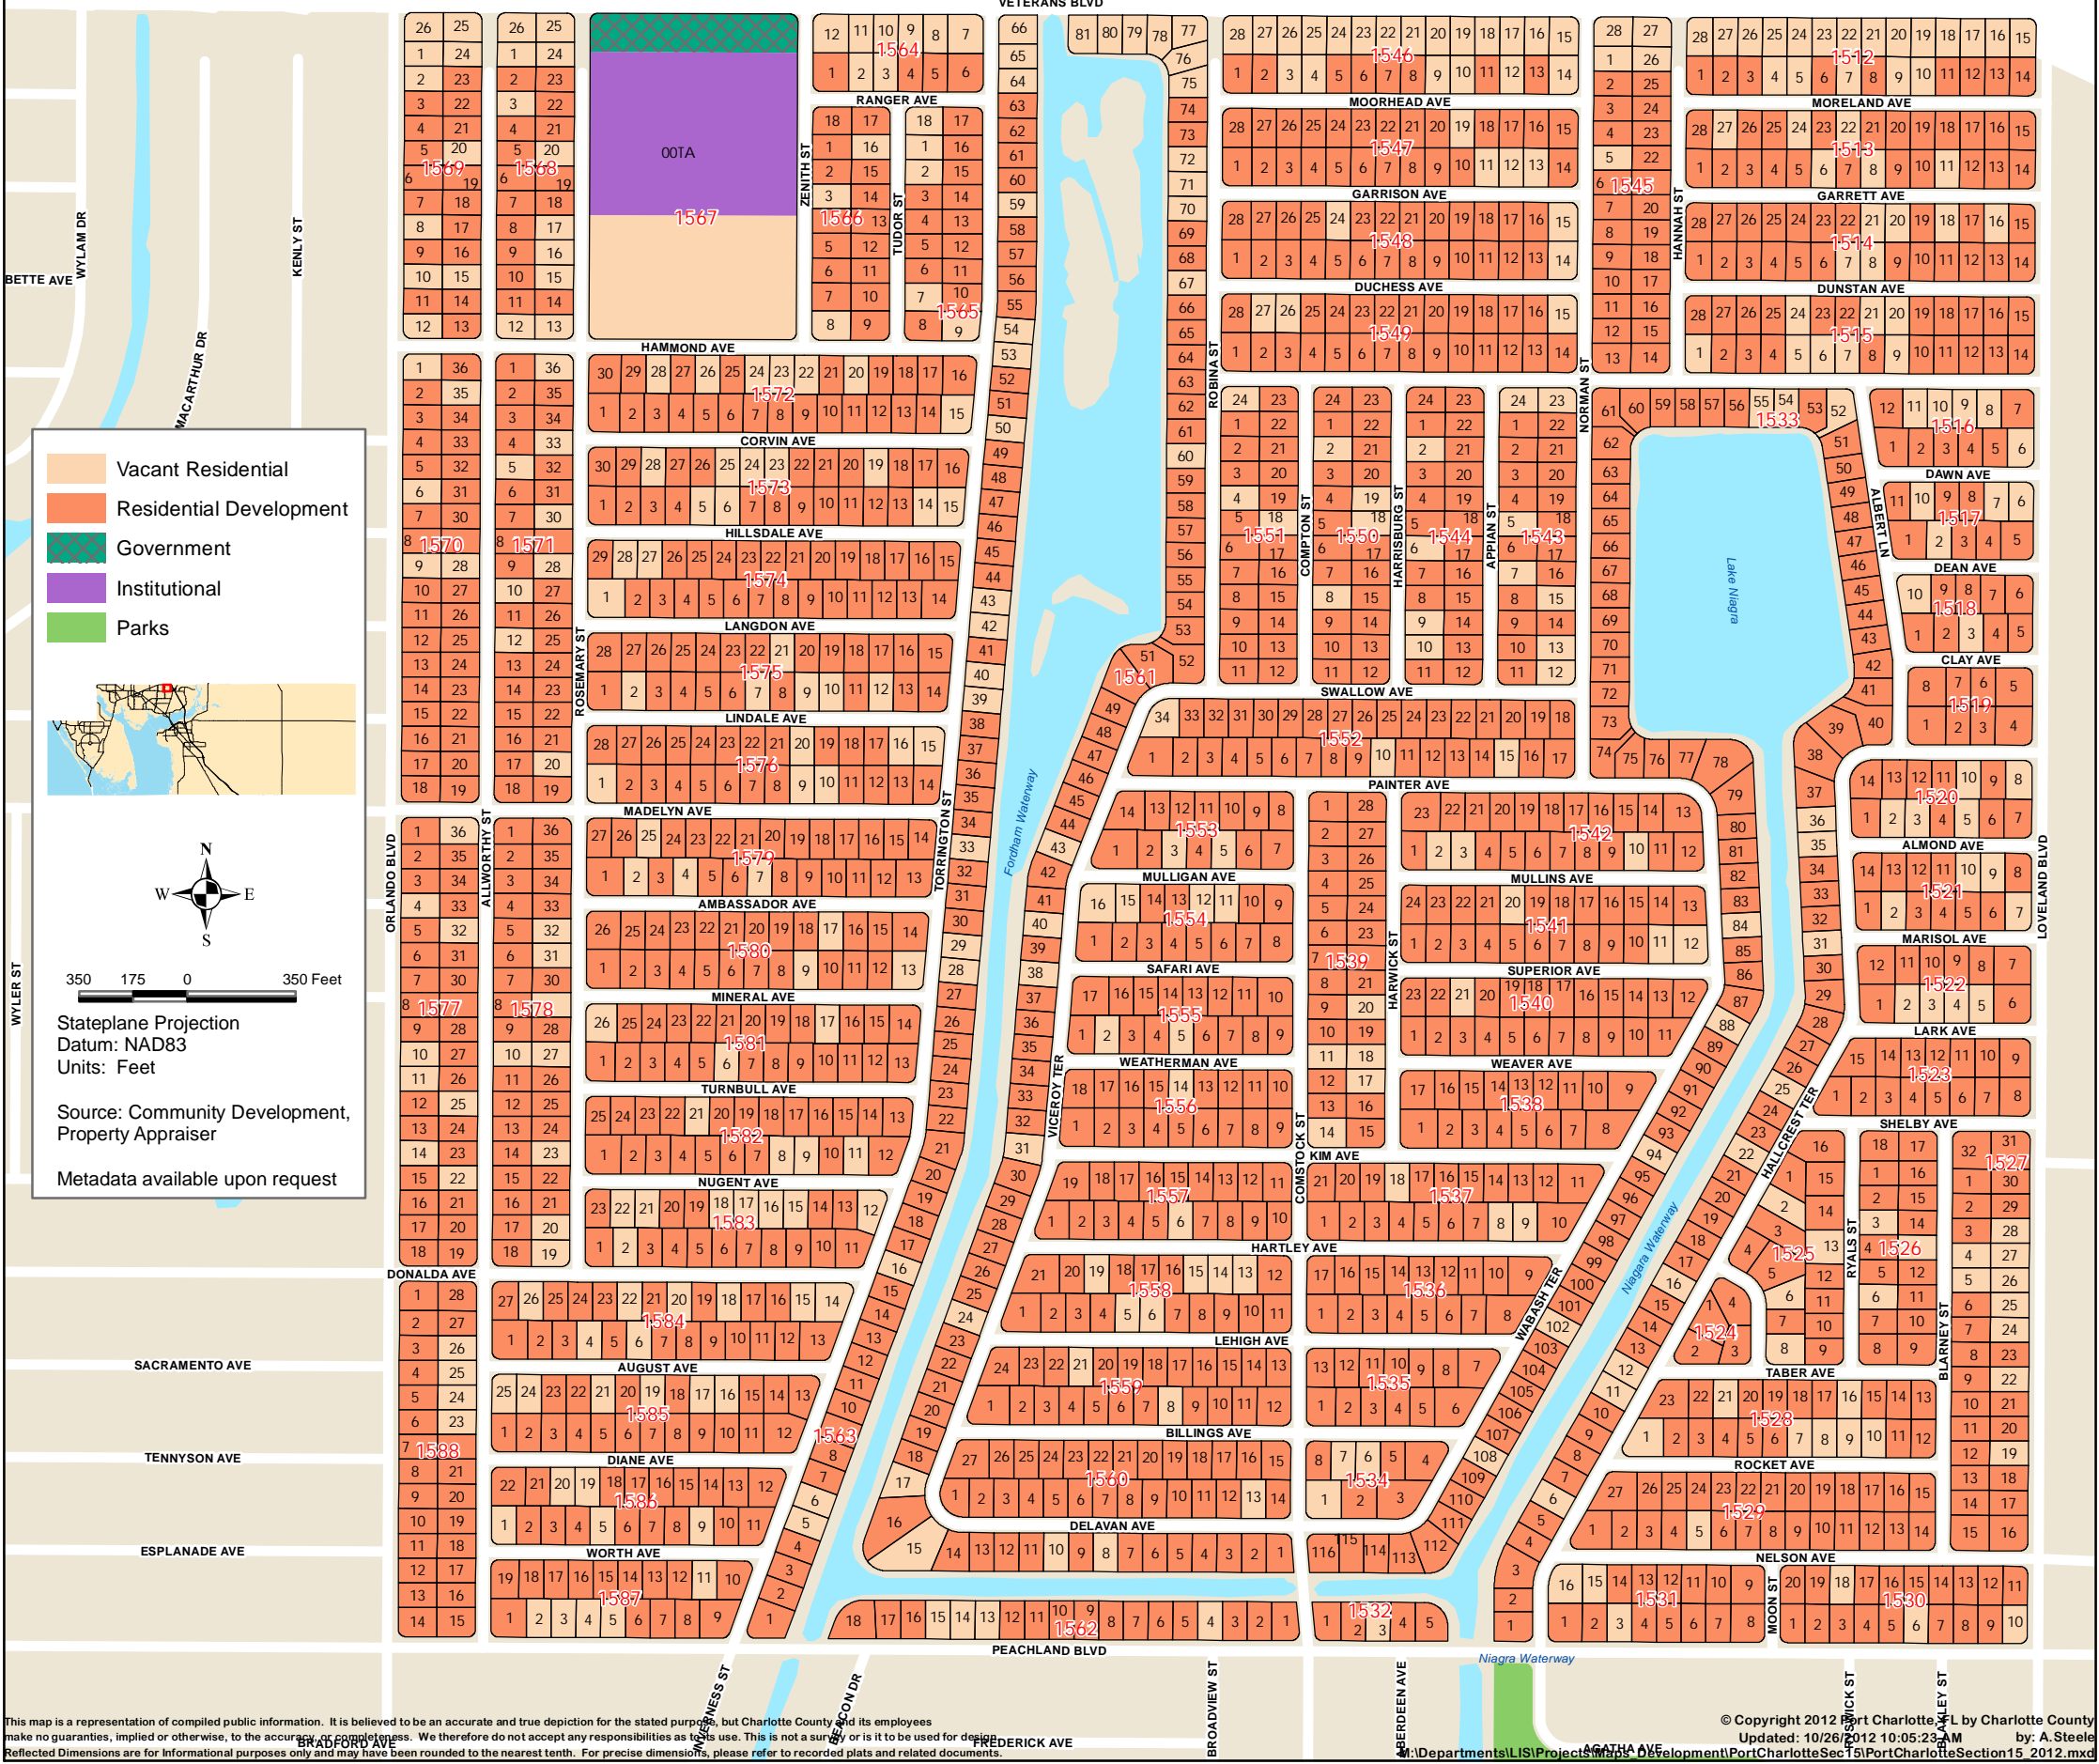

Land Information  
Section

# CHARLOTTE COUNTY

## Port Charlotte Section 15

This map is a representation of compiled public information. It is believed to be an accurate and true depiction for the stated purpose, but Charlotte County and its employees make no guarantees, implied or otherwise, to the accuracy or completeness. We therefore do not accept any responsibilities as its use. This is not a survey or it to be used for design. Reflected Dimensions are for informational purposes only and may have been rounded to the nearest tenth. For precise dimensions, please refer to recorded plats and related documents.