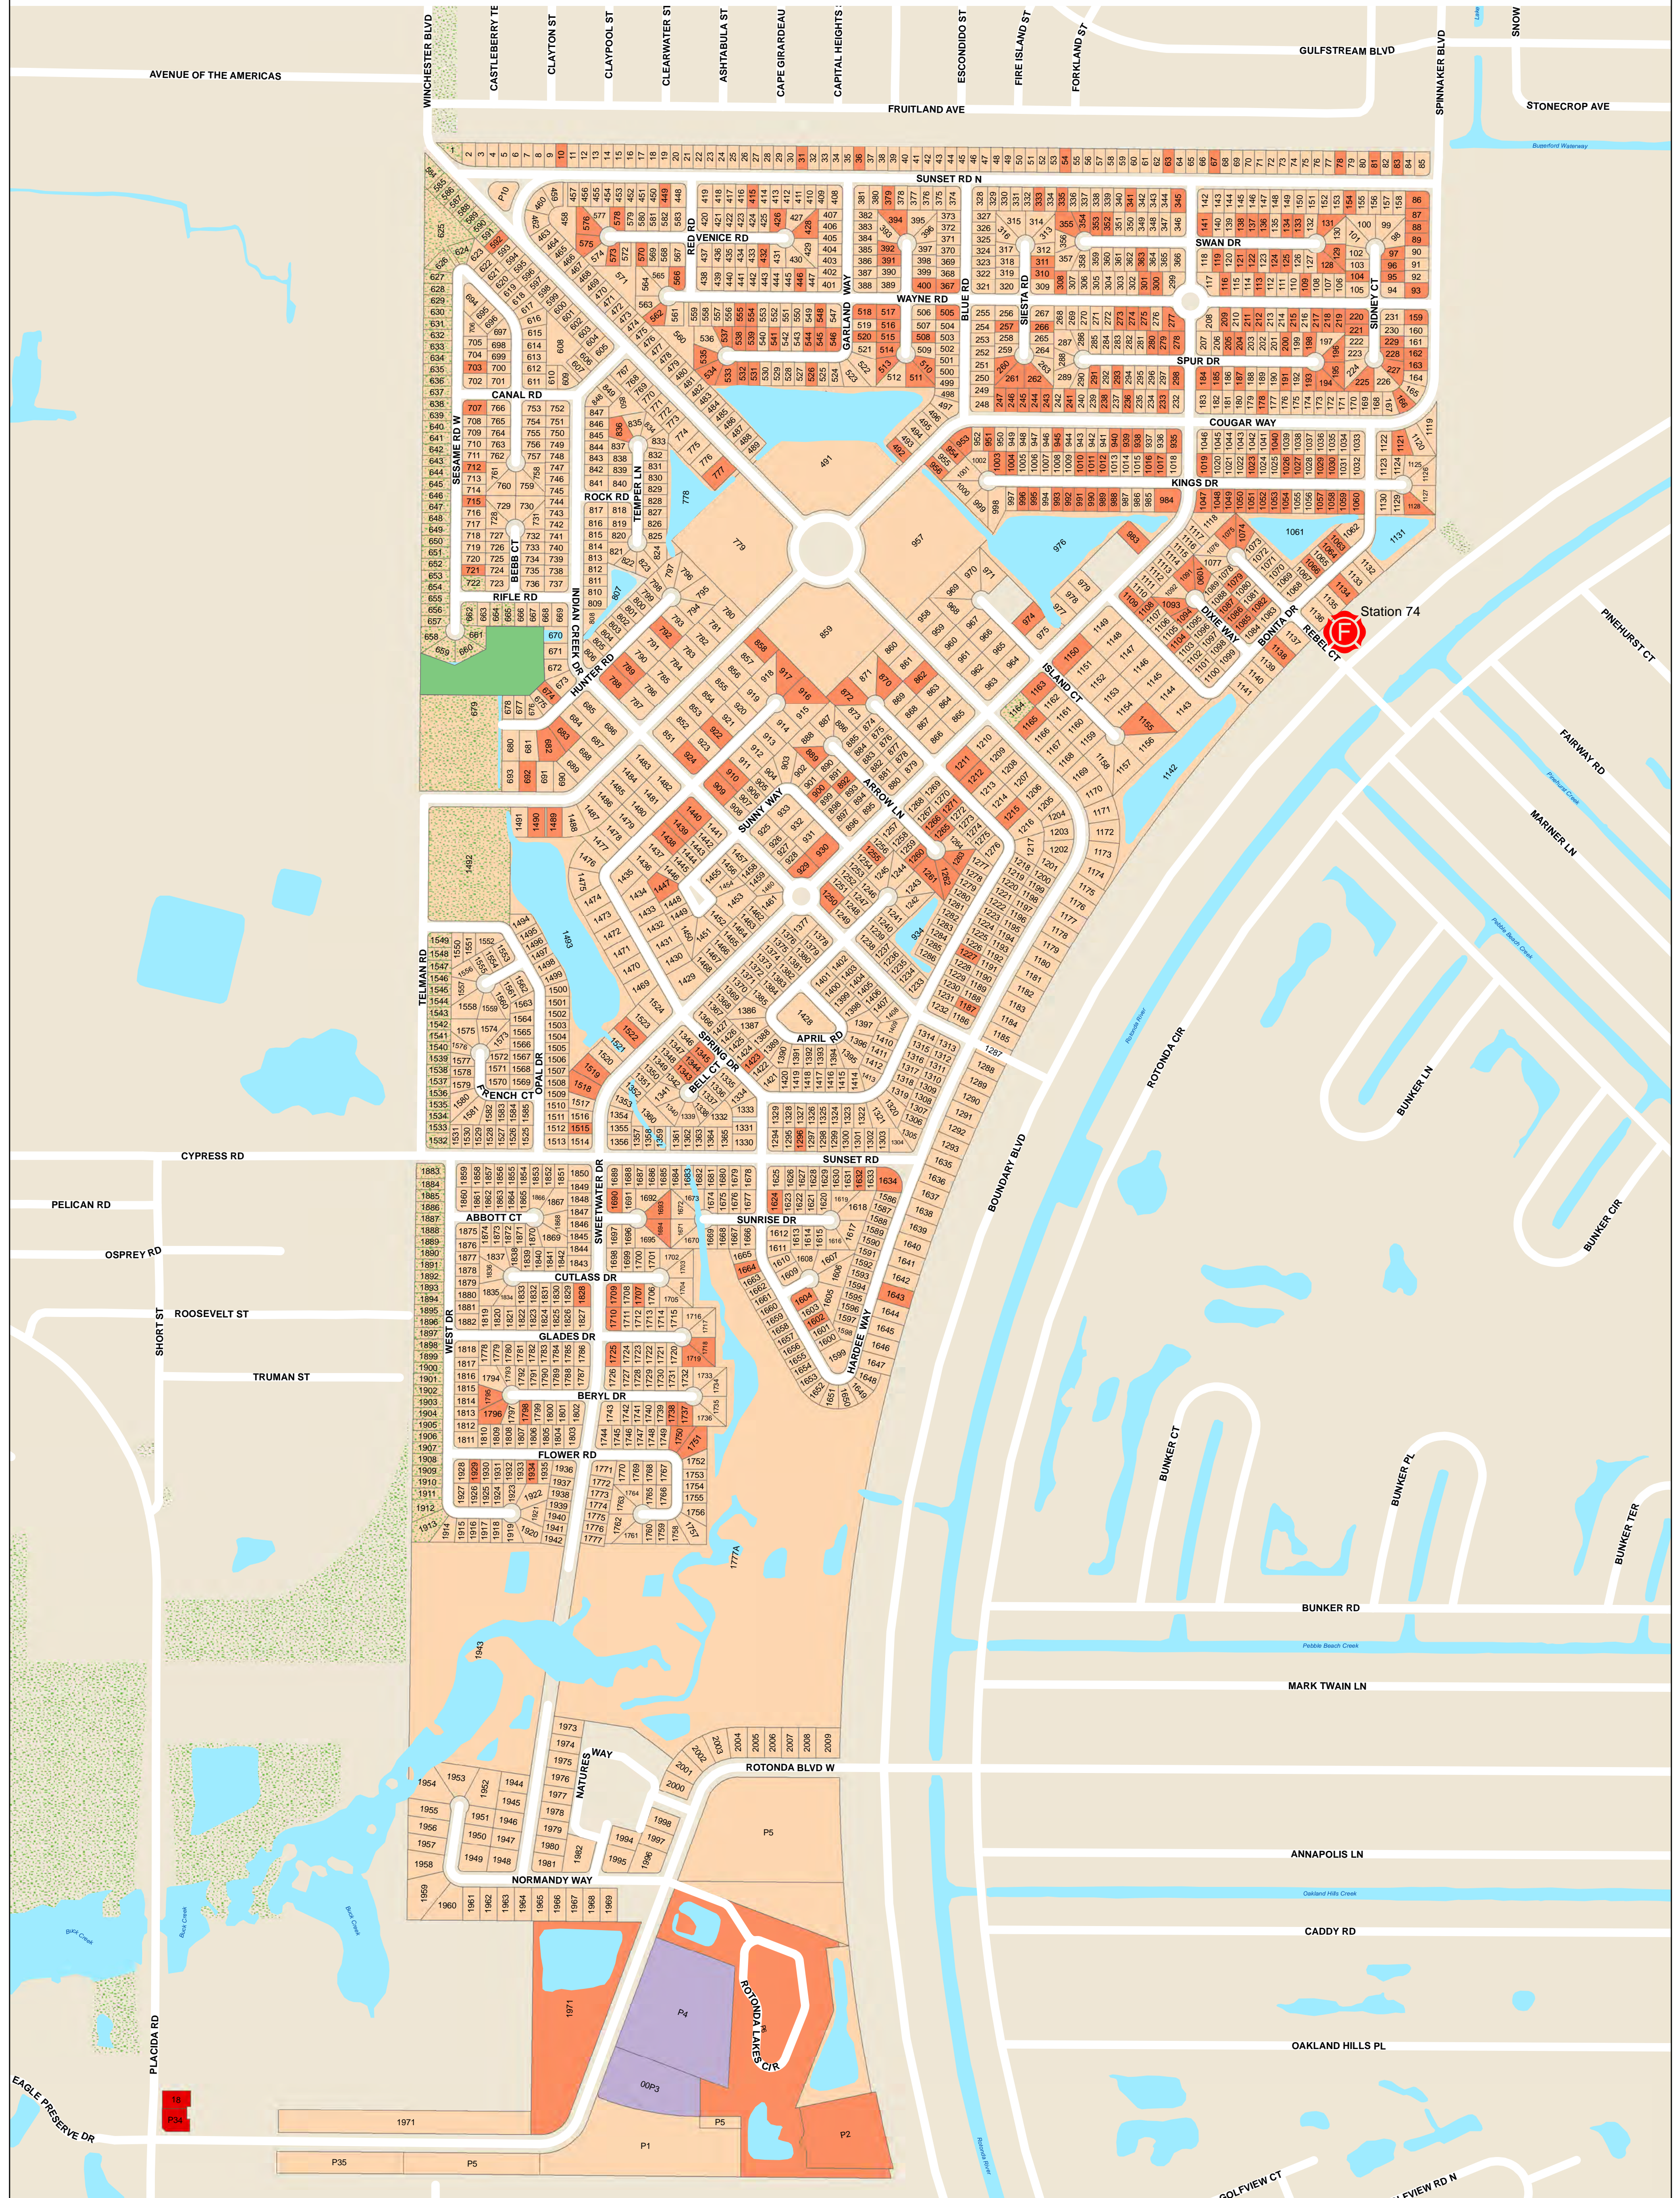

CHARLOTTE COUNTY

Subdivision of Rotonda Heights

Land Information
Section

Stateplane Projection
Datum: NAD83
Units: Feet

Source: Community Development, Property Appraiser

Metadata available upon request

- County Owned
- Preservation Lands
- Vacant Properties
- Residential Development
- Church
- Commercial Development