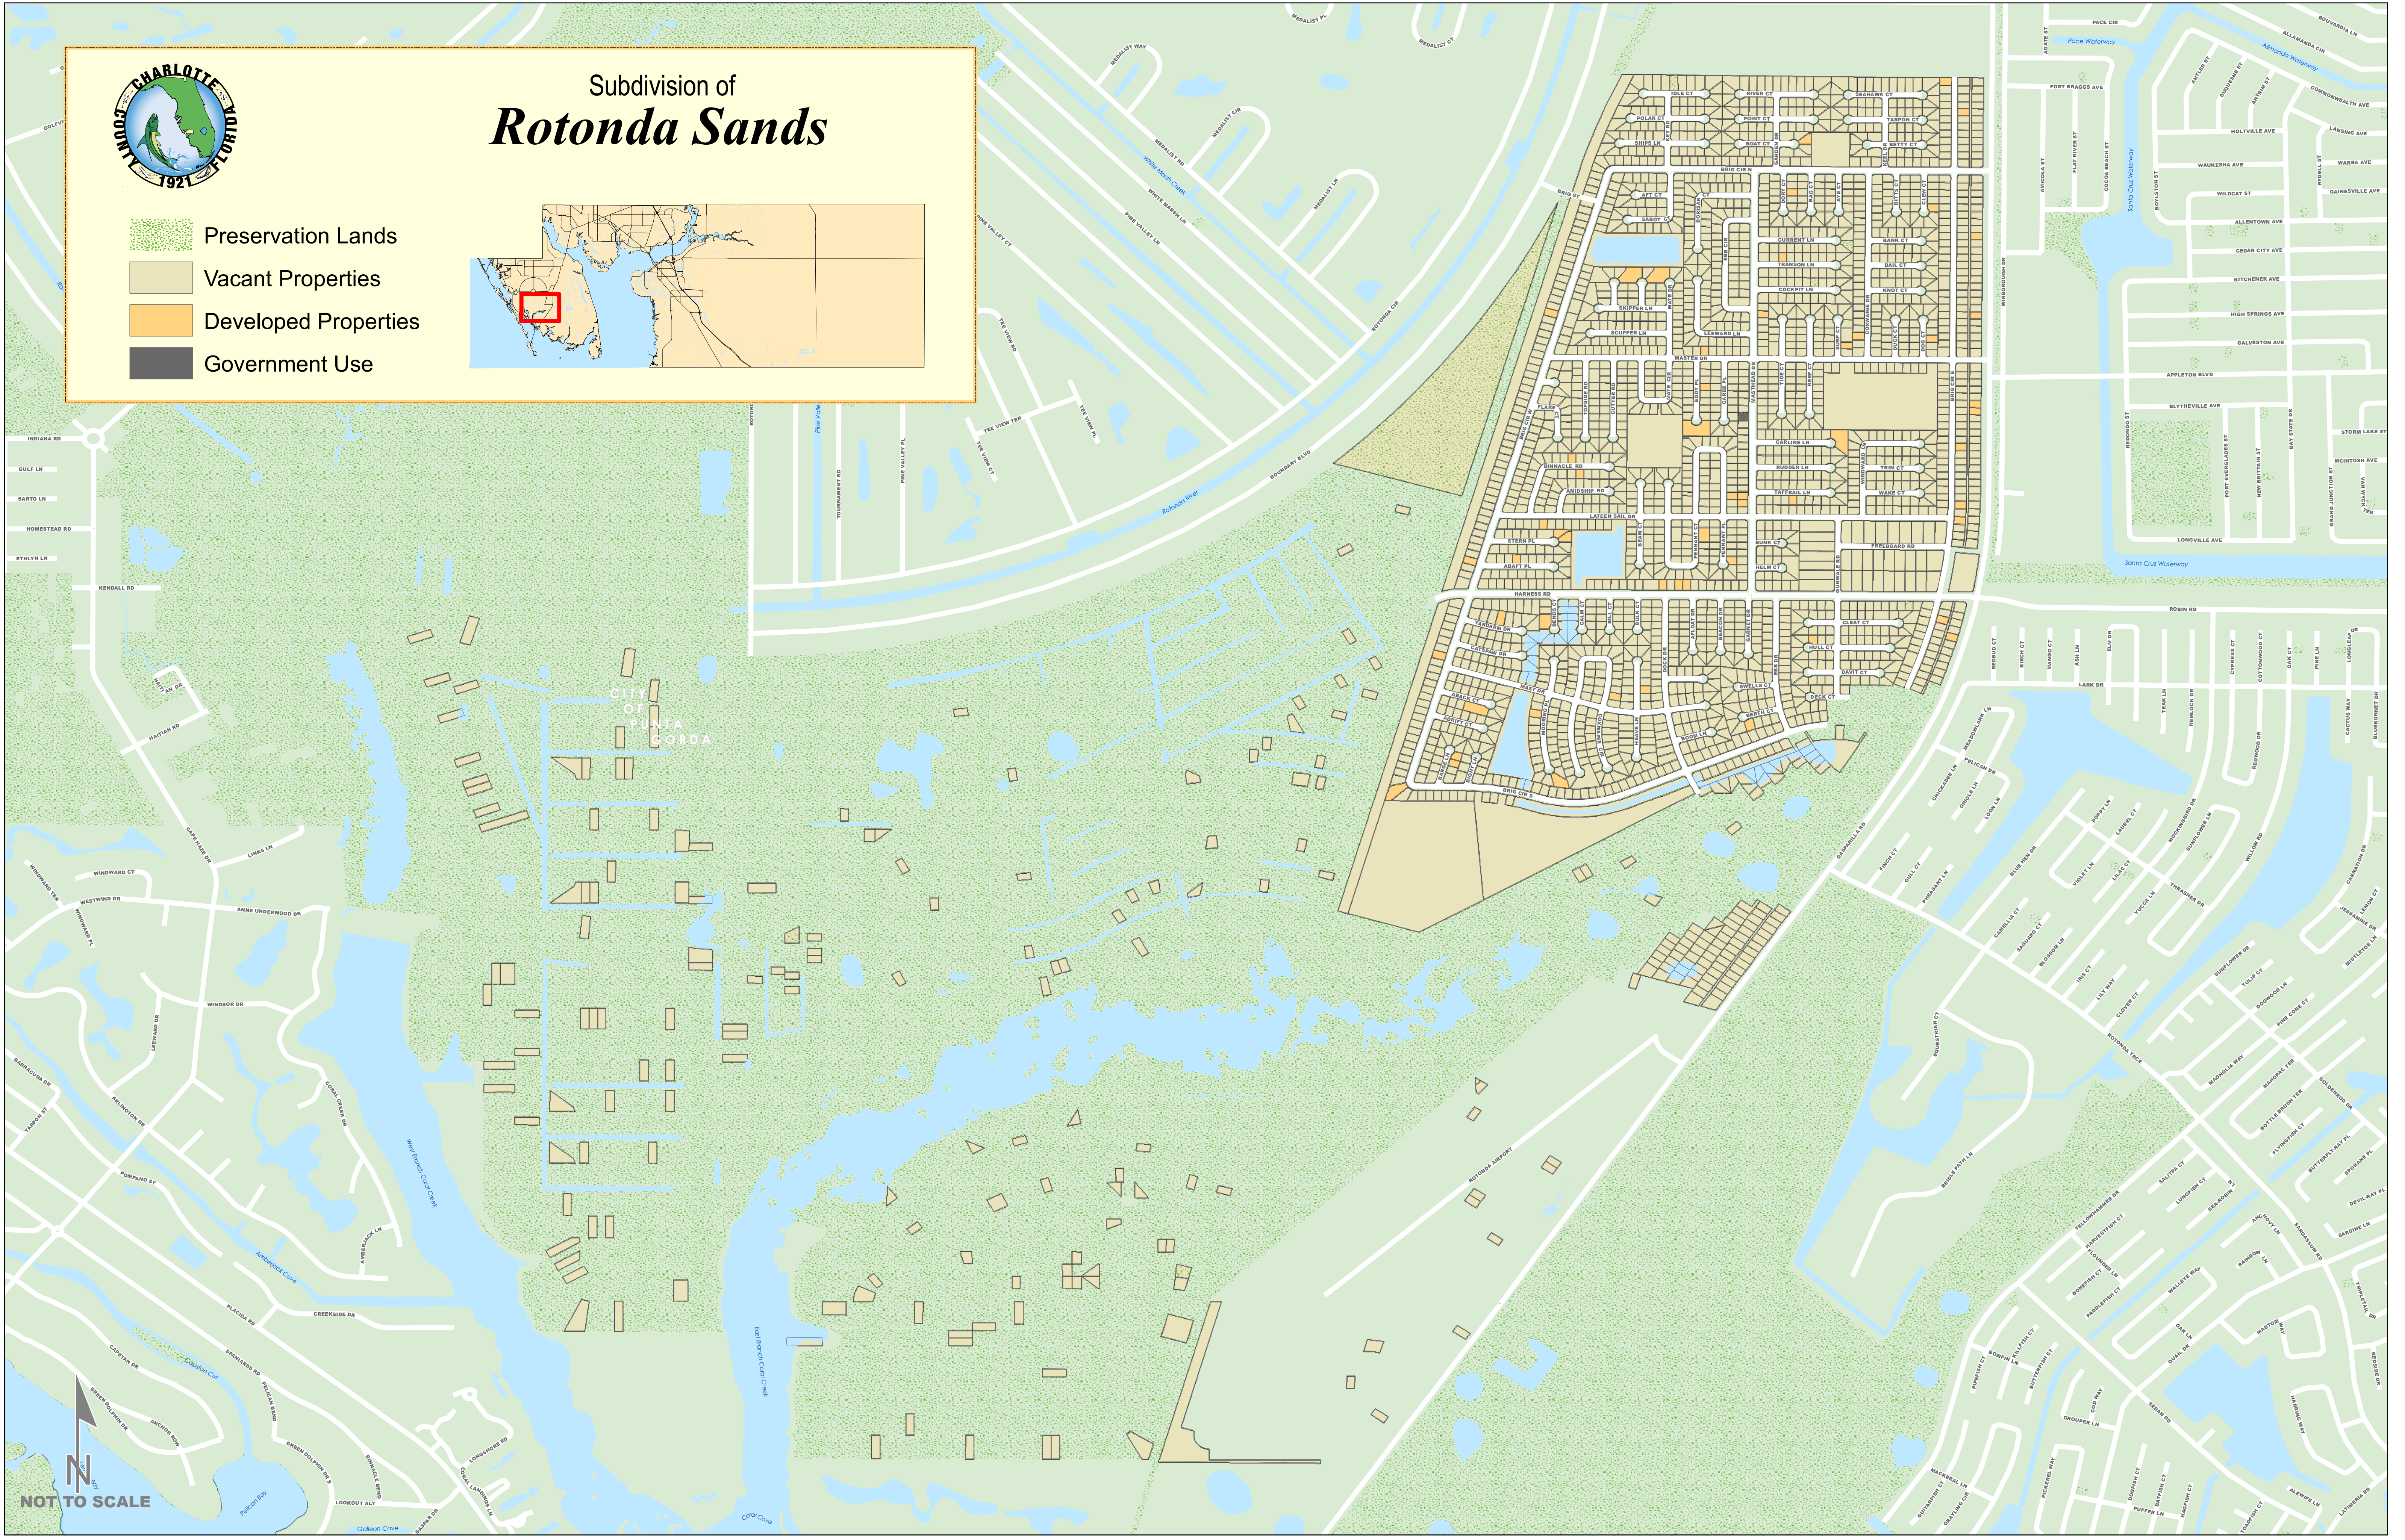

Subdivision of *Rotonda Sands*

- Preservation Lands
- Vacant Properties
- Developed Properties
- Government Use

NOT TO SCALE