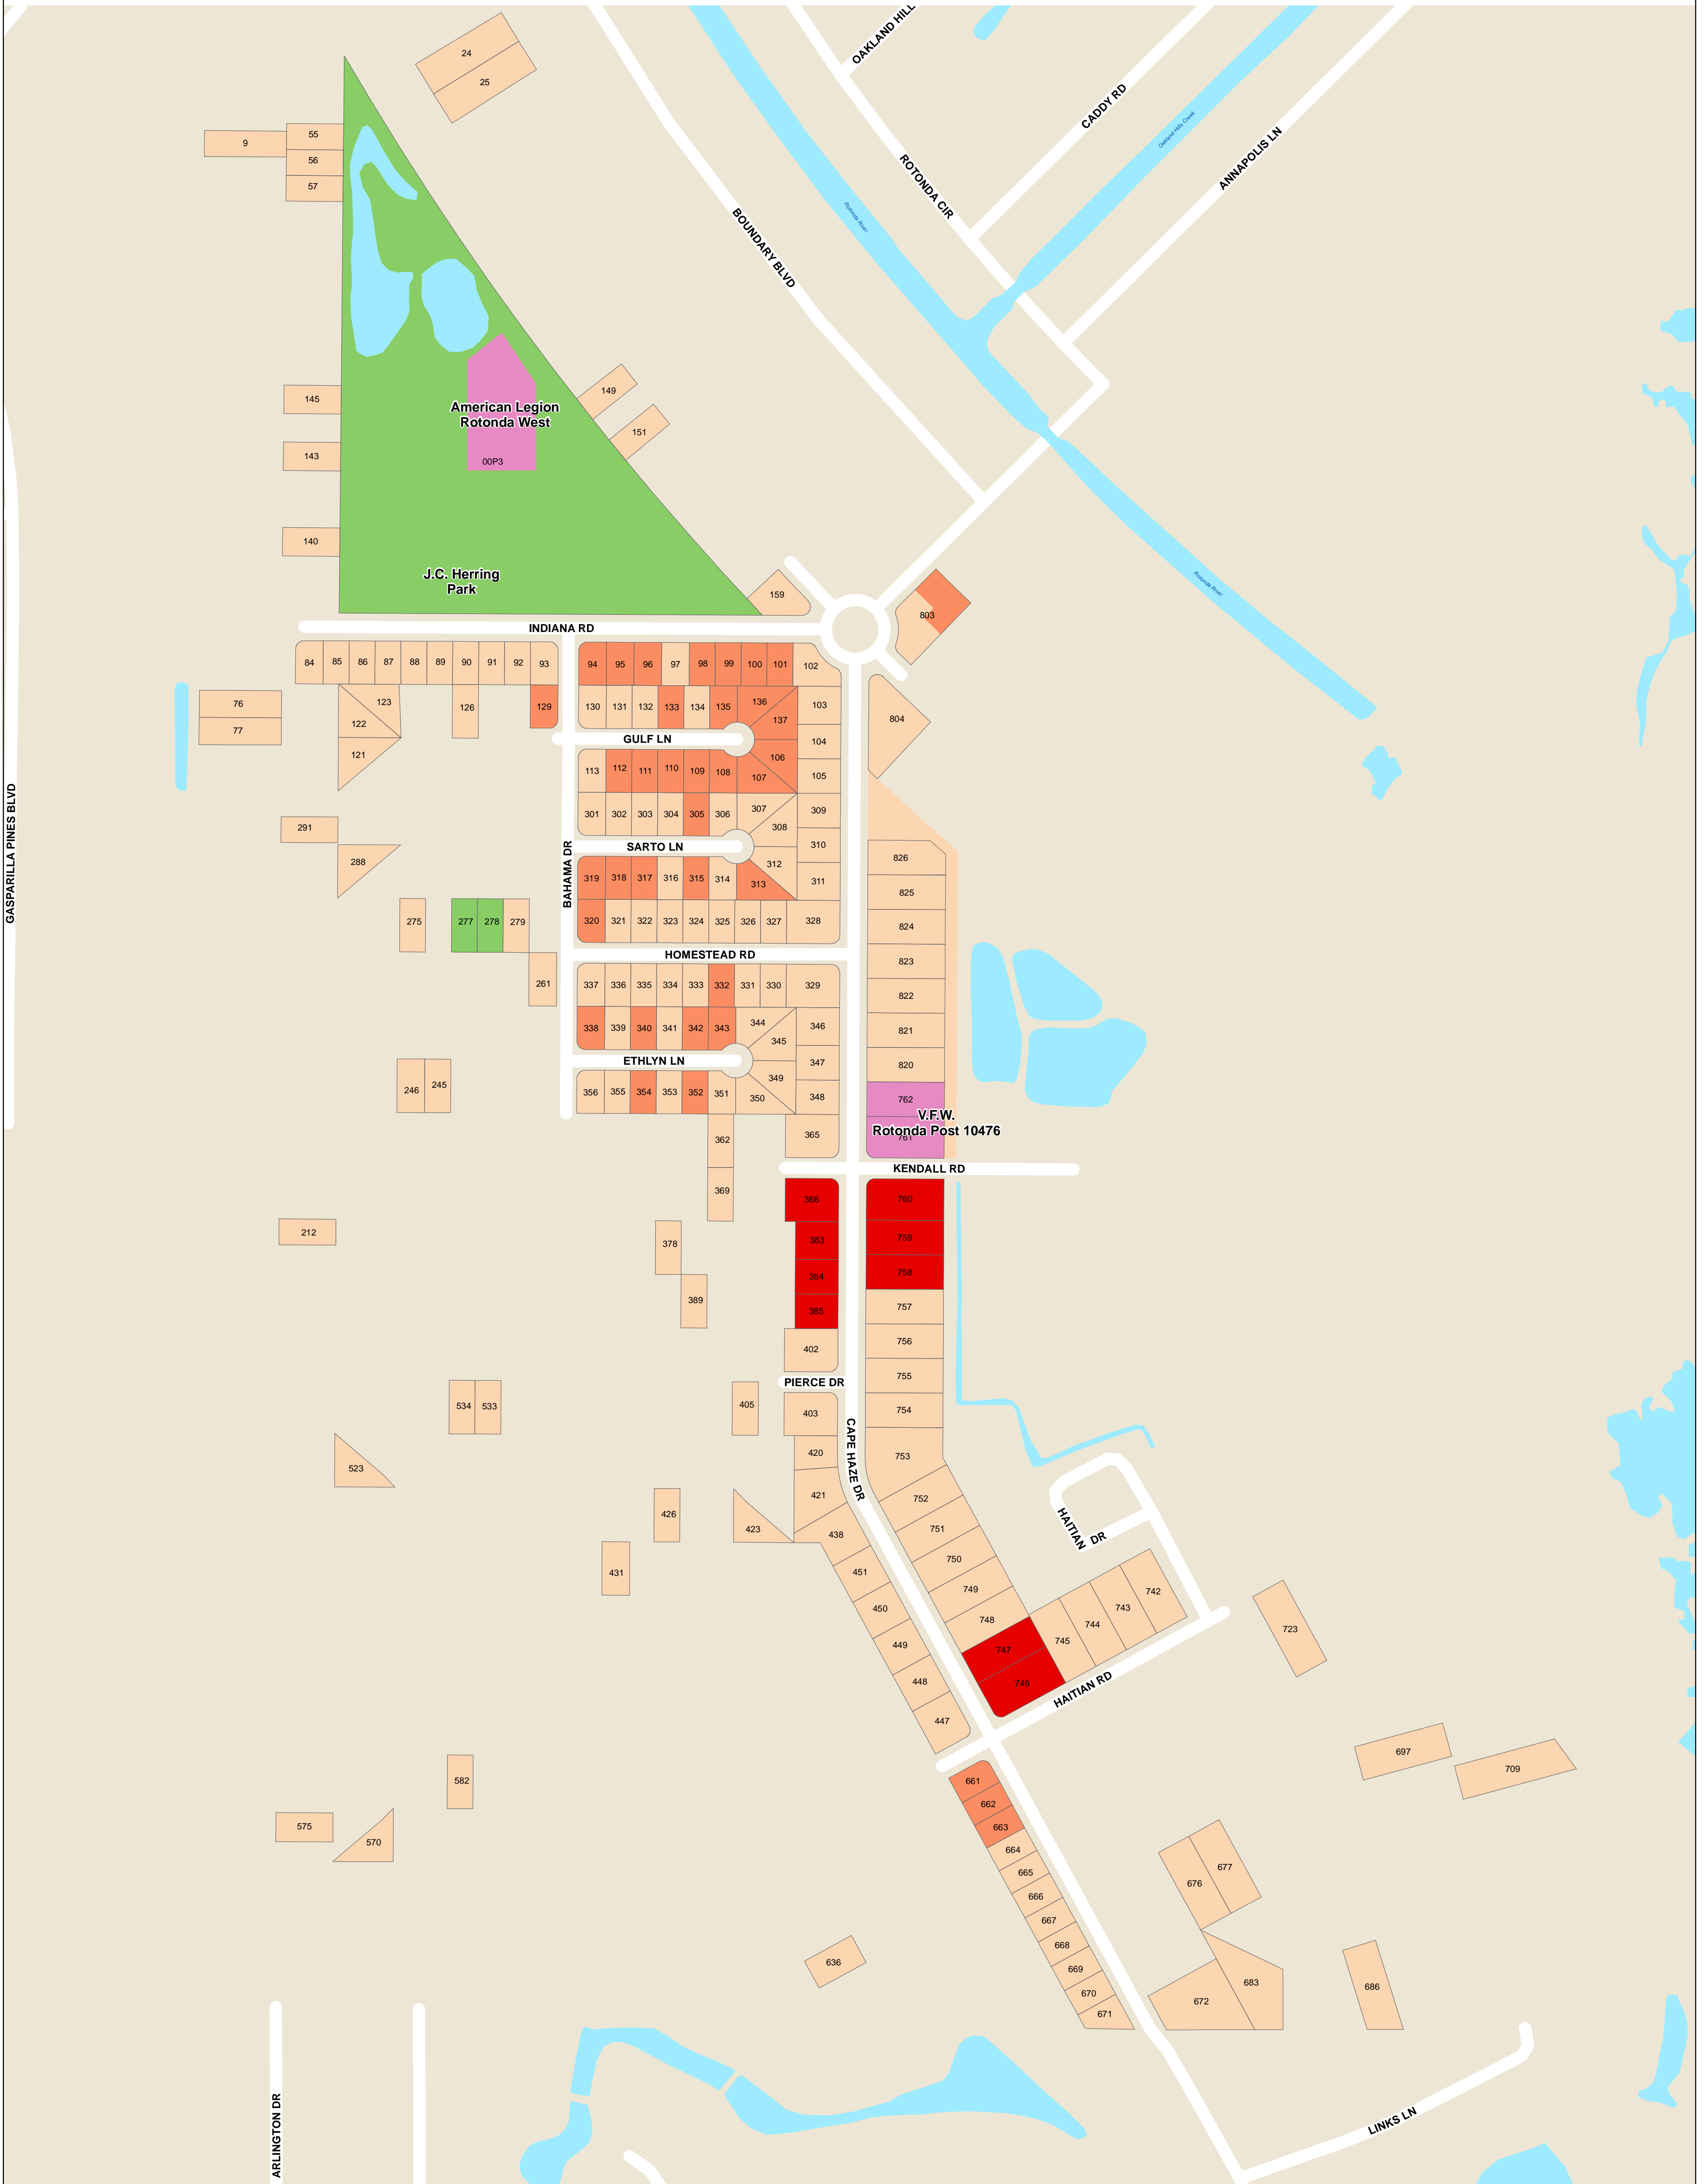

Land Information
 Section

CHARLOTTE COUNTY

Subdivision of Rotonda Shores

Stateplane Projection Datum: NAD83 Units: Feet	 County Owned
Source: Community Development, Property Appraiser	 Vacant Properties
Metadata available upon request	 Residential Development
	 Commercial/Industrial Development
	 Lodges