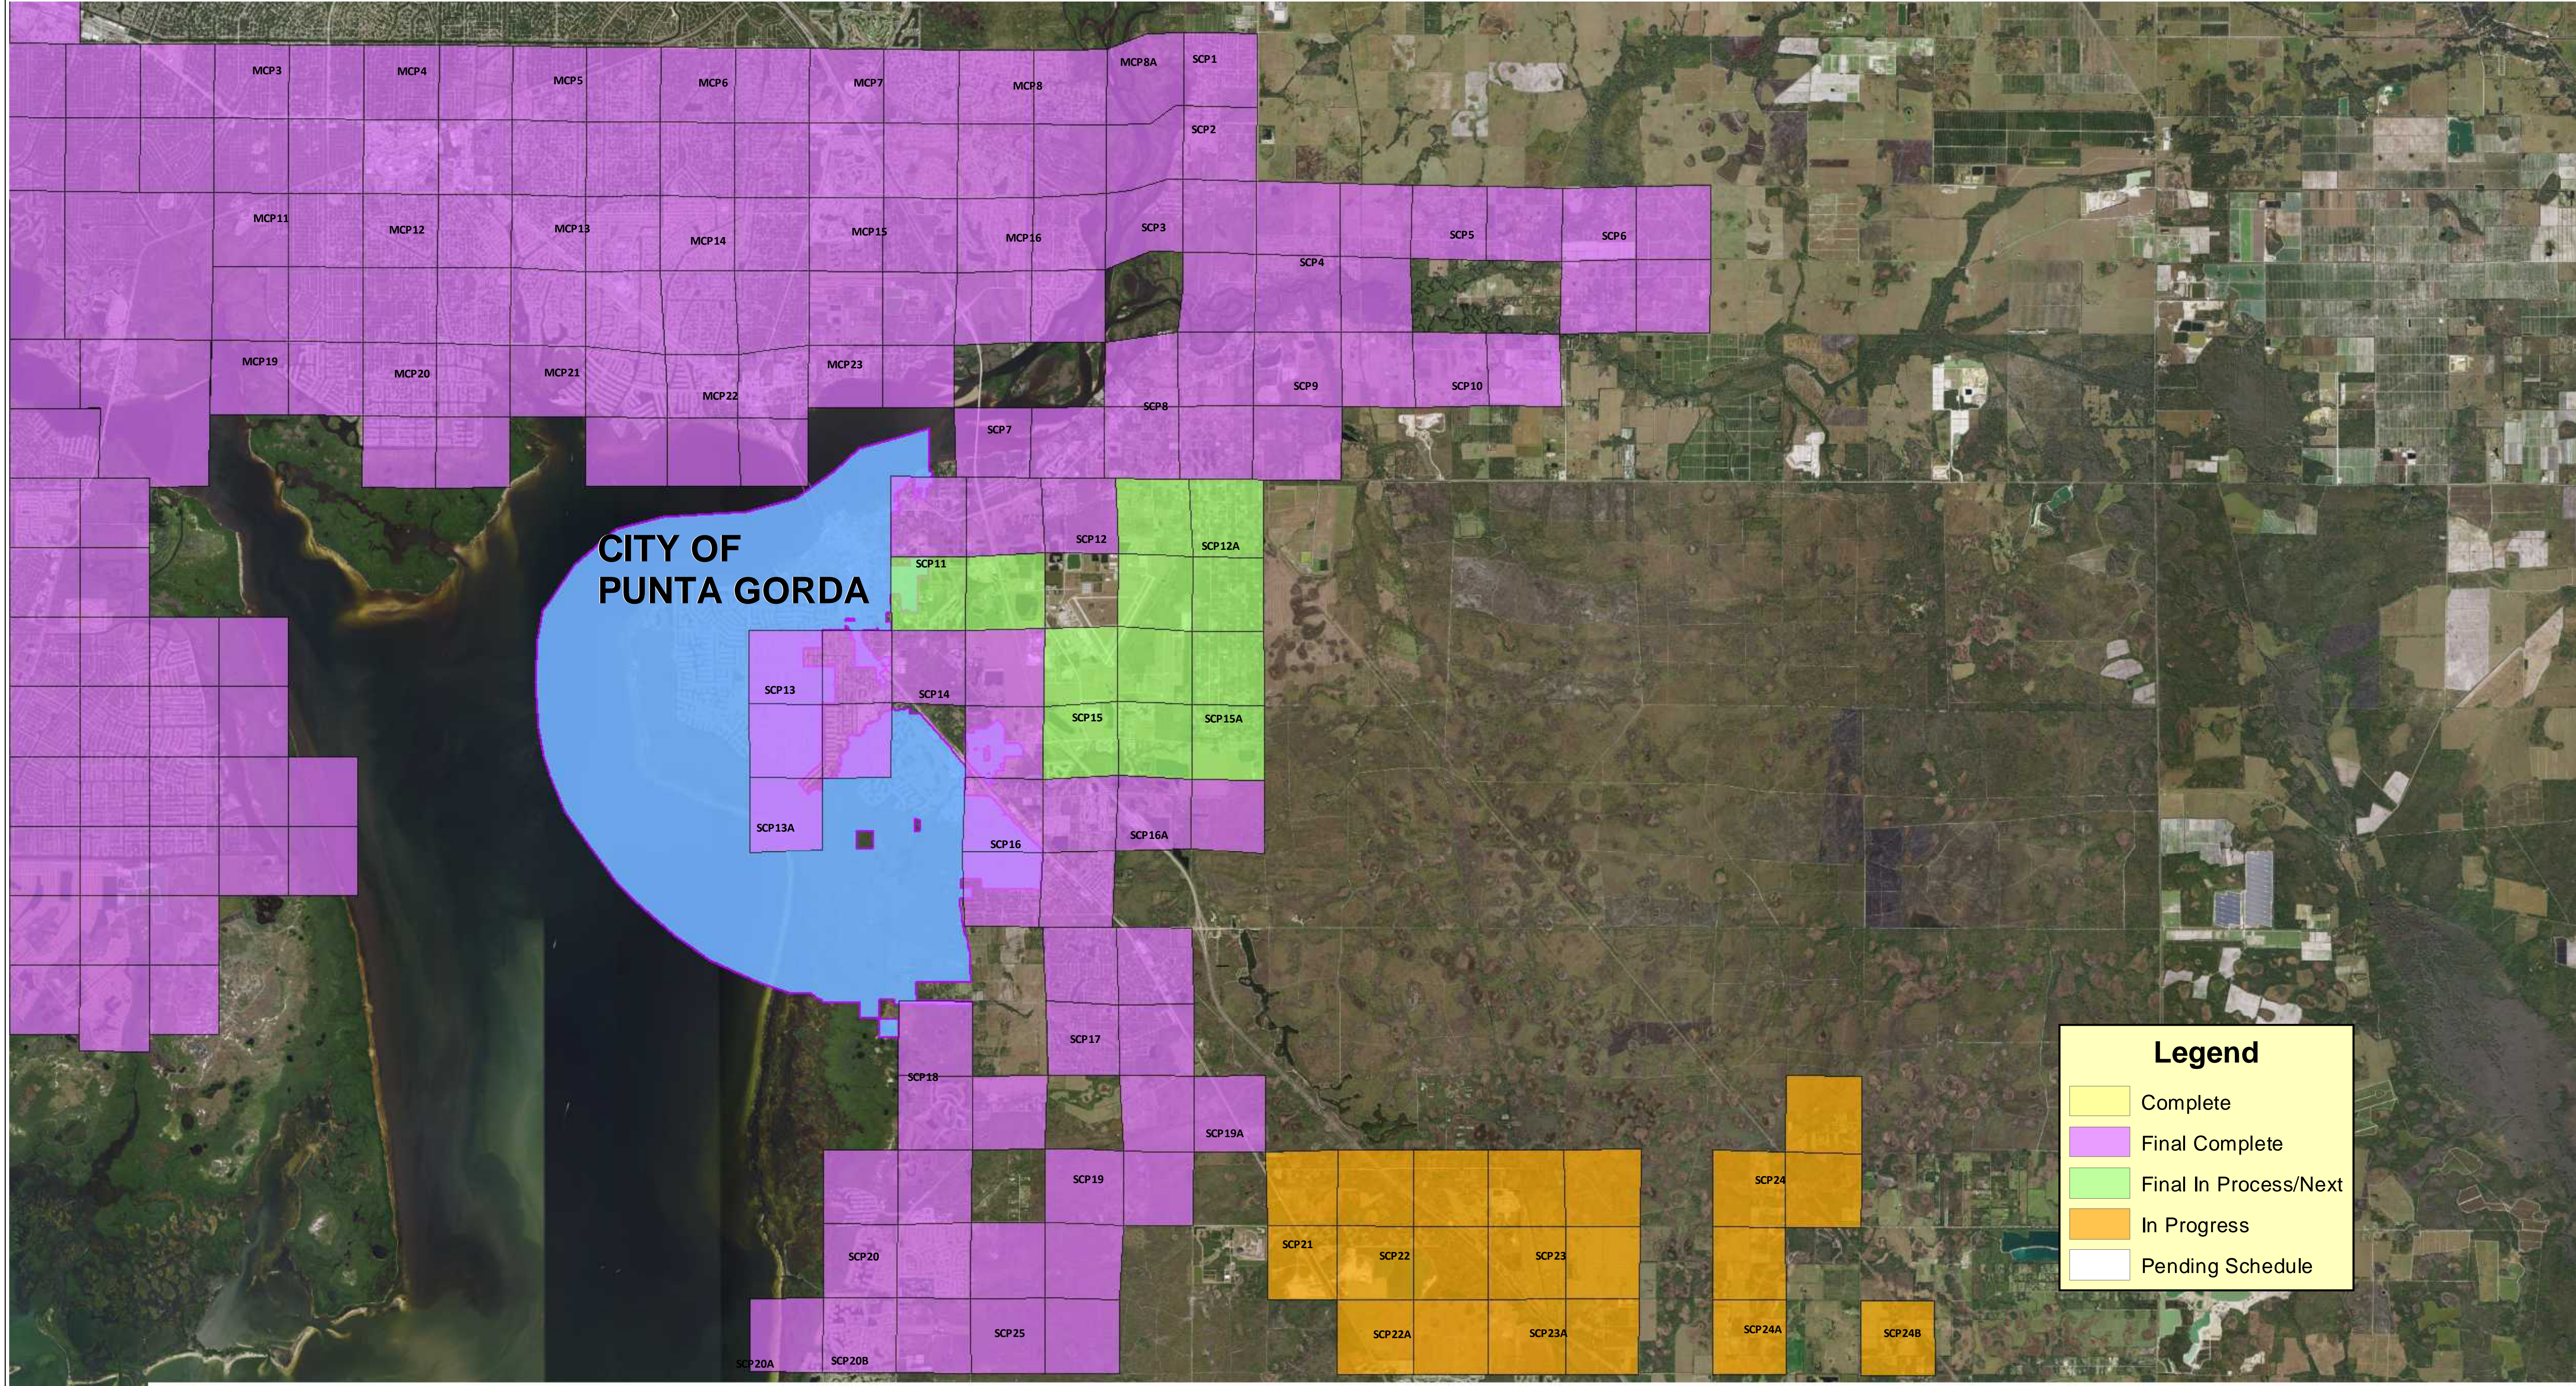

Public Works
Department

CHARLOTTE COUNTY

Storm Debris Collection

Status as of 12/29/2017

Sarasota County

Desoto County

Legend

- Complete
- Final Complete
- Final In Process/Next
- In Progress
- Pending Schedule